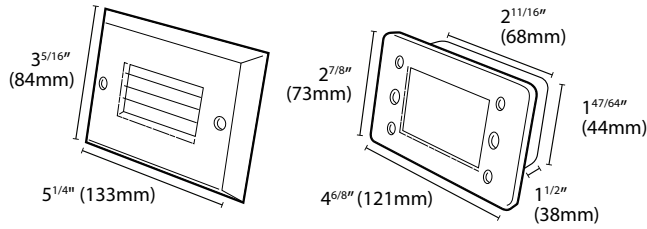

Dimensions

ORDERING CODES

Light engine and trim require separate ordering codes.

Light Engine

	Product	Color Temp
120V RT05	LS - RT05HV - RT05HV : High voltage	3K 3000K 4K 4000K 3K : 3000K 4K : 4000K
12V RT05	LS - RT05LV - RT05LV : Low voltage	3K 3000K RGB Multi-color RGBW Multi-color + White 3K : 3000K RGB : Multi-color RGBW : Multi-color + White

Trims

Product	Code	Finish	Description
	LS-RT05-WIN-BN	Brushed Nickel	Window trim, H3⁵/₁₆ x W5¹/₄" (H84 x W133mm). Screwless Trim options available.
	LS-RT05-WIN-BK	Black	Window trim, H3⁵/₁₆ x W5¹/₄" (H84 x W133mm). Screwless Trim options available.
	LS-RT05-WIN-WT	White	Window trim, H3⁵/₁₆ x W5¹/₄" (H84 x W133mm). Screwless Trim options available.
	LS-RT05-LVR-BN	Brushed Nickel	Horizontal Louver trim, H3⁵/₁₆ x W5¹/₄" (H84 x W133mm). Screwless Trim options available.
	LS-RT05-LVR-BK	Black	Horizontal Louver trim, H3⁵/₁₆ x W5¹/₄" (H84 x W133mm). Screwless Trim options available.
	LS-RT05-LVR-WT	White	Horizontal Louver trim, H3⁵/₁₆ x W5¹/₄" (H84 x W133mm). Screwless Trim options available.
	LS-RT05-LVR-BRZ	Bronze	Horizontal Louver trim, H3⁵/₁₆ x W5¹/₄" (H84 x W133mm)
	LS-RT05-VLVR-BN	Brushed Nickel	Vertical Louver trim, H5¹/₄ x W3⁵/₁₆" (H133 x W84mm)