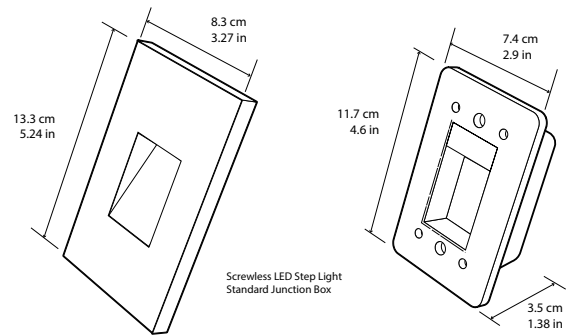

Date: _____ Project: _____

Notes: _____

VERTICAL RECESSED LED STEP LIGHT

High voltage (120V) screwless recessed LED step light fits standard single gang junction boxes and offers a high CRI >90.

Features

- Fits standard single gang junction box
- 120V version is dimmable
- Available trims: Vertical Recessed
- Includes LED light engine, gasket and trim

Applications

Step | Deck | Path | Hall

Installation

Recess mounting, fits standard single gang junction box

Voltage	100-120V AC
Wattage	2W
Color Temp	3000K
CRI	>90
Lumens	185
Dimmable	Yes
Fits	Standard single gang junction box
Housing	PC
Lifespan	+50,000 hours
Warranty	5-year

Finishes Available

Dimensions

ORDERING CODES

Light engine and trim require separate ordering codes.

Light Engine

		Product		Color Temp
120V RT05 Recessed	LS -	<div style="border: 1px solid black; padding: 2px; display: inline-block;">RT05HV - RV</div>	-	<div style="border: 1px solid black; width: 150px; height: 20px;"></div>
		RT05HV-RV : High voltage		3K : 3000K

Trims

Product	Code	Finish	Description
 Stocked	LS-RT05-RV-BK	Matte Black	Screwless Recess trim, H5 ^{3/16} x W3 ^{1/4} " (H133 x W83mm)
 Non-Stocked	LS-RT05-RV-BK	Brushed Nickel	Screwless Recess trim, H5 ^{3/16} x W3 ^{1/4} " (H133 x W83mm)
 Non-Stocked	LS-RT05-RV-WT	Matte White	Screwless Recess trim, H5 ^{3/16} x W3 ^{1/4} " (H133 x W83mm)