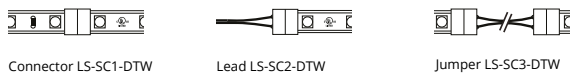

JOB#

DIM TO WARM LED STRIP LIGHTING

	LS-FLI-4B-24-224-DTW INDOOR 224 LEDs/M 24V DC 18W/M 5M 2016 Chips 62.5mm cut length W12 x H1.5mm
	LS-FLI-4B-24-224-DTW2 INDOOR 224 LEDs/M 24V DC 9W/M 5M 2016 Chips 62.5mm cut length W12 x H1.5mm
	LS-FLO-4B-24-224-DTW2 OUTDOOR 224 LEDs/M 24V DC 9W/M 5M 2016 Chips 62.5mm cut length W12 x H1.5mm

SOLDERLESS CONNECTORS

ALUMINUM CHANNELS

	Low Profile LS-LL11-L1 (1M) / LS-LL11-L2 (2M) W30 x H7mm Recessed or Surface mount		Slim Modern (For Indoor) LS-LL12-L1 (1M) / LS-LL12-L2 (2M) W18 x H8mm Recessed or Surface mount		Wide Modern LS-LL13-L1 (1M) / LS-LL13-L2 (2M) W23 x H10mm Recessed or Surface mount
	Mud In LS-LL23-DW-L3 (3M) W63 x H14mm Recessed		Thin Recessed LS-LL15-L1 (1M) / LS-LL15-L2 (2M) W25 x H7mm Recessed or Surface mount		Deep Recessed LS-LL16-L1 (1M) / LS-LL16-L2 (2M) W25 x H15mm Recessed or Surface mount