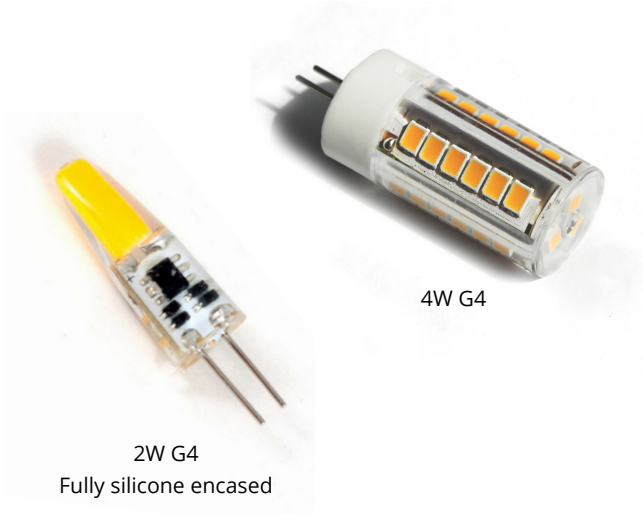

G4 LED BULB

Direct replacement for 20W halogen bulbs.

Features

- High brightness COB LED chips
- Low wattage
- Simple replacement for halogen
- Long lifespan
- Dimmable

Applications

RV & Boat | Halogen replacement | Landscape lights

Base	G4 bi-pin base	
Voltage	12V AC/DC	
Wattage	2W	4W
Color Temp	2700K / 3000K / 6000K	2700K / 3000K
# of LEDs	1 COB LED	2835 chips
Lumens	220	445
Replaceable	20W Halogen	
Dimmable	Yes	
Lifespan	+50,000 hours	
Warranty	3-year	

Dimensions

Ordering Codes

		Base		Wattage		Product		Color Temp
2W G4	LS -	<input type="text" value="G4"/>	-	<input type="text" value="2W"/>	-	<input type="text" value="COB"/>	-	<input type="text" value="27K : 2700K"/>
		G4 : G4 bi-pin		2W : 2 watts				3K : 3000K
								6K : 6000K
4W G4	LS -	<input type="text" value="G4"/>	-	<input type="text" value="4W"/>	-	<input type="text" value="COB"/>	-	<input type="text" value="27K : 2700K"/>
		G4 : G4 bi-pin		4W : 4 watts				3K : 3000K