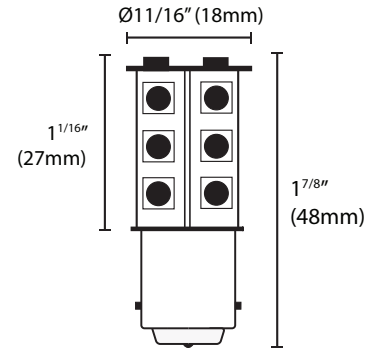

Date: _____ Project: _____

Notes: _____

BA15S TOWER LED BULB

Direct replacement for 25W halogen bulbs.

Features

- High brightness triple chip SMD LED technology
- Low wattage
- Simple replacement for halogen
- Long lifespan

Applications

RV & Yacht | Dome light | Masthead light

Base	Single Bayonet base
Voltage	10-30V AC
Wattage	3W
Color Temp	3000K / 6000K
# of LEDs	18 - 5050 SMDs
Lumens	180
Replaceable	25W Halogen
Lifespan	+50,000 hours
Warranty	3-year

Dimensions

Ordering Codes

LS -	Base	-	# of LEDs	-	Color Temp
	BA15S		18		
	BA15S : Single Bayonet		18 : 18 SMDs		3K : 3000K 6K : 6000K