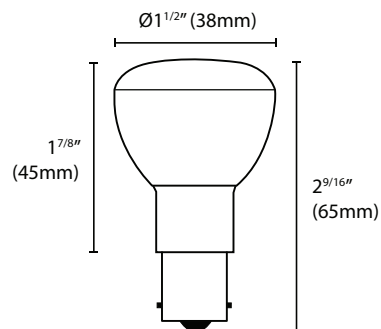

Applications

Elavator | Damp locations | Reading lamps | RV & Boat

Base	Single Bayonet base
Voltage	12V AC/DC
Wattage	3.5W
Color Temp	3000K
# of LEDs	15 LEDs
Lumens	225
Beam Degree	120°
Replaceable	25W Halogen
Lifespan	+50,000 hours
Warranty	3-year

Dimensions

Ordering Codes

LS -	Product	-	Base	-	Color Temp
	1383		BA15S		3K
			BA15S : Single Bayonet base		3K : 3000K