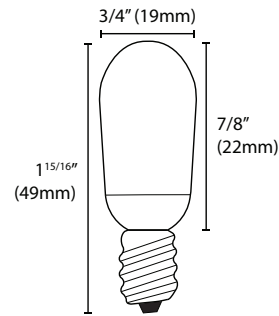

### Specifications

Base	E12 Candelabra Base
Voltage	110-130V AC
Wattage	1W
Lumens	32
Color Temp	2700K
Lifespan	+50,000 hours
# of LEDs	4 LEDs
Beam Degree	360°
Replaces	6W Incandescent bulbs
Glass	Filament
Dimmable	No
Dimensions	Ø3/4 x L2" (Ø19 x L50mm)
Warranty	3-year

### Dimensions