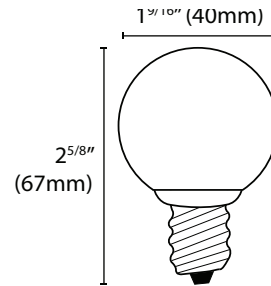

Date: _____ Project: _____

Notes: _____

S11 LED BULB - E12 BASE

Classic decorative LED bulb offers up to 50 lumens output and directly replaces 10W incandescent bulbs.

Features

- Low power consumption
- Available in clear and frosted
- Omni-directional light output
- Non-dimmable, contact us for dimmable options
- Designed for indoor/outdoor applications
- Intermediate base available on request

Applications

Theatre | Signage | Marquee | Casino | Festival

Base	E12 candelabra base
Glass	Clear / Frosted
Voltage	120V AC
Wattage	1W
Color Temp	2800K
Lumens	50
Beam Degree	180°
Dimmable	No
Replaceable	10W S11 Incadescent
Lifespan	+50,000 hours
Warranty	3-year

Dimensions

Ordering Codes

Base	Product	Glass	Color Temp
LS - E12 -	S11 -	 -	28K
E12 : Candelabra		CLR : Clear FST : Frosted	28K : 2800K