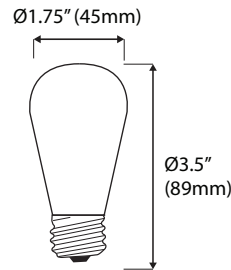

### Specifications

Base	E26 medium base		
Voltage	120V AC		
Wattage	1.4W		
Lumens	200		
Color Temp	2700K		
Lifespan	+50,000 hours		
# of LEDs	16 (12 + 4)		
Beam Degree	180°		
Replaces	11W S14 Incandescent bulb		
Housing	UV Protected Glass		
Glass	Clear	Frosted	Filament
Dimmable	No	No	Yes
Dimensions	Ø1 <sup>3/4</sup> " x H3 <sup>1/2</sup> " (Ø45mm x H89mm)		
Warranty	3-year		

### Dimensions

**Clear S14**  
120V AC, 1.4W  
LS-E26-S14-CLR

**Frosted S14**  
120V AC, 1.4W  
LS-E26-S14-FST

**Dimmable Filament S14**  
120V AC, 1.4W  
LS-E26-S14-FIL