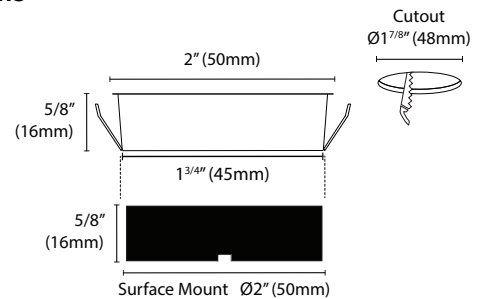

Date: _____ Project: _____

Notes: _____

2W SURFACE MOUNT LED PUCK LIGHT

Surface mount design, easy to install puck light emits 3000K Warm White light with >90 CRI.

Features

- 12V DC, 2W
- Surface mount or almost trimless recess look
- Optional metal trim ring available (sold separately)
- Includes light engine and surface mount

Applications

Cabinet | Display | Furniture | RV & Yacht

Installation

- Surface mount (standard)
- Recessed, Ø1^{7/8}" (48mm) cutout (no trim)
- Recessed with trim, Ø1^{7/8}" (48mm) cutout (optional trim required)

Voltage	12V DC
Wattage	2W
Color Temp	2700K / 3000K / 4500K / 6000K / CCT / RGB
# of LEDs	1 COB LED
CRI	>90
Lumens	260
Beam Degree	120°
Dimmable	Yes
Housing	PC
Wire Length	10 ^{3/4} " (27cm)
Lifespan	+60,000 hours
Warranty	3-year

Finishes Available

Dimensions

Light Engine Ordering Codes

Optional Trims

Product	Code	Finish	Description
	LS-RD7-TR-BN	Brushed Nickel	Metal trim ring, 2 ^{3/4} " (70mm)
	LS-RD7-TR-BK	Black	Metal trim ring, 2 ^{3/4} " (70mm)
	LS-RD7-TR-WT	White	Metal trim ring, 2 ^{3/4} " (70mm)