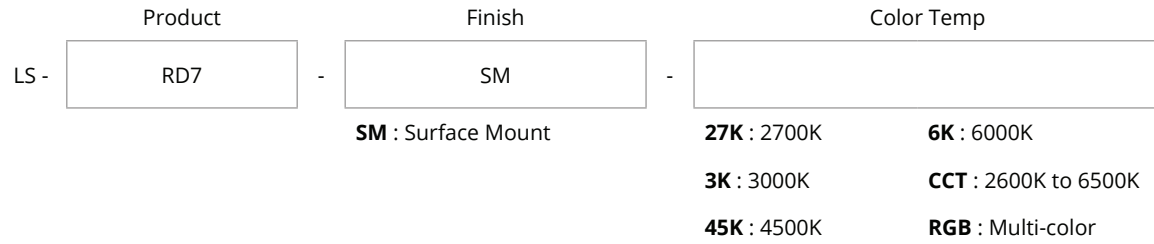

Voltage	12V DC
Wattage	2W
Color Temp	2700K / 3000K / 4500K / 6000K / CCT / RGB
# of LEDs	1 COB LED
CRI	>90
Lumens	260
Beam Degree	120°
Dimmable	Yes
Housing	PC
Wire Length	10 ^{3/4} " (27cm)
Lifespan	+60,000 hours
Warranty	3-year

Finishes Available

Dimensions

Light Engine Ordering Codes

Optional Trims

Product	Code	Finish	Description
	LS-RD7-TR-BN	Brushed Nickel	Metal trim ring, 2 ^{3/4} " (70mm)
	LS-RD7-TR-BK	Black	Metal trim ring, 2 ^{3/4} " (70mm)
	LS-RD7-TR-WT	White	Metal trim ring, 2 ^{3/4} " (70mm)