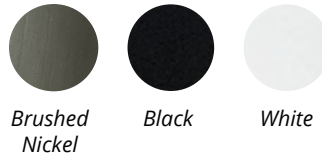

Finishes Available