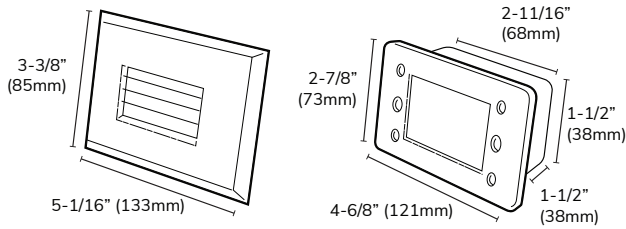

Applications

Step | Deck | Path | Hall

Includes

LED light engine with gasket

Installation

Recessed mounting, fits standard single gang junction box

Finishes Available

Specifications

Dimensions

ORDERING CODES

Light engine and trim require separate ordering codes.

Light Engine

	Product	Color Temp
120V RT05	LS - <input type="text" value="RT05HV"/> - RT05HV : High voltage	<input type="text" value="3K 4K"/> - 3K : 3000K 4K : 4000K
12V RT05	LS - <input type="text" value="RT05LV"/> - RT05LV : Low voltage	<input type="text" value="3K RGB RGBW"/> - 3K : 3000K RGB : Multi-color RGBW : Multi-color + White