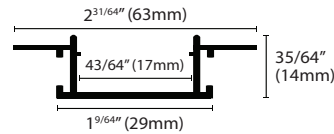

Applications

Ceiling | Wall Mount | Decorative

Specifications

Length	9.8' (3M)
Lens	Snap In Opal Polycarbonate
Installation	Recessed (For 1/2" Drywall)
Router Dimensions	1 ³ / ₁₆ " (30mm)
Includes	Channel lens, and end caps <i>Note: Inline and corner connectors sold separately</i>
Compatible Strips	All Indoor & Outdoor Flex
Compatible Connectors	All solderless connectors

Available Finishes

Dimensions

Ordering Codes

		Product		Length
Aluminum Channel	LS-	LL23 - DW	-	L3
L3 : 3M (9.8')				

Accessories

Image	Product	Code	Description
	End Caps	LS-LL23-DW-EC	Included. End caps, one with hole, one without (sold as sets).
	Inside Corner Connector	LS-LL23-DW-CC1	Corner Connector for Aluminum channel, sold in sets of (2).
	Outside Corner Connector	LS-LL23-DW-CC2	Corner Connector for Aluminum channel, sold in sets of (2).
	Inline Connector	LS-LL23-DW-IC	Inline Connector for Aluminum channel, sold in sets of (2).