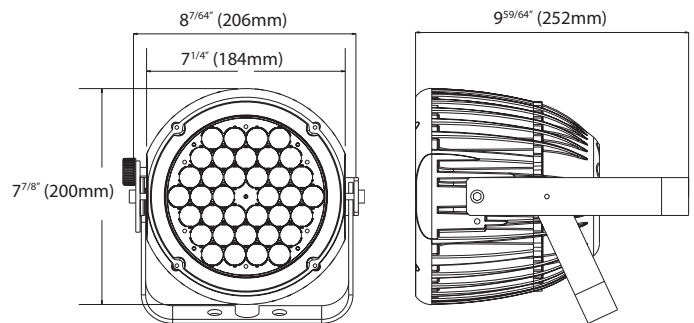

Dimensions

Ordering Codes

Product	Color Temp
LS- PAR64	- RGBW

RGBW: Multi-color + White