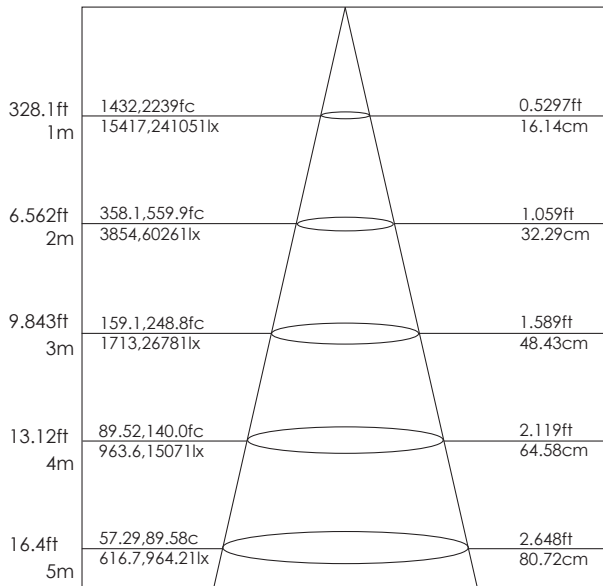

Specifications

| | |
|--------------|--|
| Voltage | 100-240V AC |
| Wattage | 40W |
| Lumens | 2200 |
| Color Temp* | RGB / White / RGBW |
| Lifespan | +50,000 hours |
| Beam Degree | 45° (custom 10° or 60° available) |
| Tilt Angle | 180° |
| Working Temp | -30°C~+50°C (-22°F~122°F) |
| IP | 65 |
| Wire Length | 120V Lead: 56" (142cm) Output Connector: 20" (51cm) |
| Housing | Die-cast aluminum housing with tempered glass |
| Dimensions | L8 ¹ / ₈ " x W7 ¹ / ₄ " x H7 ⁷ / ₈ " (L206 x W184 x H200mm) |
| Warranty | 3-years |

Illuminance at a Distance

Height Eavg, Emax Angle: 9.23deg Diameter

Note: The curves indicate the illuminated area and the average illumination when the luminaire is at a different distance.