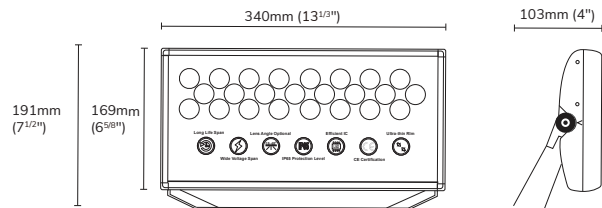

Specifications

Voltage	100-277V AC
Wattage	48W
Lumens	2300
Color Temp	RGBW (3000K)
CRI	>80
Lifespan	+50,000 hours
Beam Angle	45° (custom 10° or 60° available)
Tilt Angle	180°
Working Temp	-20~+45°C (-4~113°F)
IP	65
Wire Length	58" (147cm)
Warranty	3-year

Housing

Black

Dimensions

Ordering Codes

	Color Temp		Product
LS-	RGBW	-	CB
	RGBW: Multi-color + White		

Accessories

Image	Product	Code	Description
	Plug	LS-NA-Plug	North American 3-prong plug
	5M Extension Cable	LS-5M-DMX-EXT	5M (16.4') DMX extension cable, outdoor rated connections
	30M (100') Extension Cable	LS-30M-DMX-EXT	30M (100') DMX extension cable, outdoor rated connections
	DMX WiFi Controller	LS-DMX-WC-RGBW	With pre-programmed modes and built-in WiFi router, the RGBW DMX controller provides full control and customization of your lighting experience. <i>Review spec sheet for more information.</i>
	DMX Wireless Controller	LS-RGB-DMX-W2	Transmits and receives DMX wireless signal, for DMX solid state lighting. 9-12VDC, 120V Power Supply included. <i>Review spec sheet for more information.</i>
	100' Outdoor Wire	LS-OW-16-2-100	Outdoor wire for led lights. 16-2 AWG
	Outdoor Rated Marettes	LS-GEL-MAR	Outdoor rated, gel filled marettes ensure secure electrical connections in outdoor and wet conditions. Pack of 2.

Illuminance at a Distance

Note: The Curves indicate the illuminated area and the average illumination when the luminaire is at different distance.