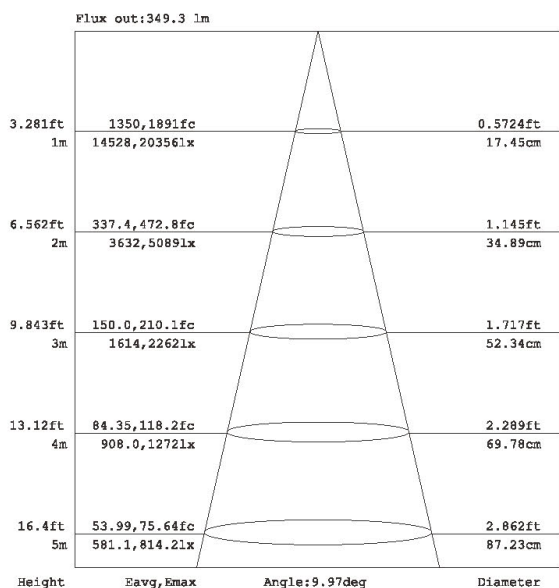

Specifications

Voltage	100-277V AC
Wattage	48W
Lumens	2300
Color Temp	RGBW (3000K)
CRI	>80
Lifespan	+50,000 hours
Beam Angle	45° (custom 10° or 60° available)
Tilt Angle	180°
Working Temp	-20~+45°C (-4~113°F)
IP	65
Wire Length	58" (147cm)
Warranty	3-year

Housing

Black

Dimensions

Ordering Codes

	Color Temp		Product
LS-	RGBW	-	CB
	RGBW: Multi-color + White		

Accessories

Image	Product	Code	Description
	Plug	LS-NA-Plug	North American 3-prong plug
	5M Extension Cable	LS-5M-DMX-EXT	5M (16.4') DMX extension cable, outdoor rated connections
	30M (100') Extension Cable	LS-30M-DMX-EXT	30M (100') DMX extension cable, outdoor rated connections
	DMX WiFi Controller	LS-DMX-WC-RGBW	With pre-programmed modes and built-in WiFi router, the RGBW DMX controller provides full control and customization of your lighting experience. <i>Review spec sheet for more information.</i>
	DMX Wireless Controller	LS-RGB-DMX-W2	Transmits and receives DMX wireless signal, for DMX solid state lighting. 9-12VDC, 120V Power Supply included. <i>Review spec sheet for more information.</i>
	100' Outdoor Wire	LS-OW-16-2-100	Outdoor wire for led lights. 16-2 AWG
	Outdoor Rated Marettes	LS-GEL-MAR	Outdoor rated, gel filled marettes ensure secure electrical connections in outdoor and wet conditions. Pack of 2.

Illuminance at a Distance

Note: The Curves indicate the illuminated area and the average illumination when the luminaire is at different distance.