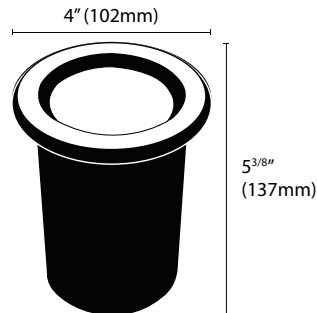

Applications

Landscape | Garden | Architectural | Accent

Installation

Recessed inground, Ø3^{5/8}" (92mm) cutout

Includes Outdoor MR16 LED Bulb

Choose wattage and color temperature

Specifications

Voltage	12-24V AC/DC (Includes MR16)	
Wattage	5W	7W
Lumens	550	800
Color Temp	2700K	2700K / 3000K
# of LEDs	6 Samsung LEDs	
CRI	>90	
Lifespan	+50,000 hours	
Beam Degree	45°	
Working Temp	-40°C~45°C (Enclosed MR16)	
IP	65	
Wire Length	20" (51cm)	
Housing	PC Housing with Brass Powder Coated Top	
Dimensions	Ø4 x 5 ^{3/8} " (102 x H137mm)	
Hole Cutout	Ø3 ^{5/8} " (92mm)	
Warranty	3-year	

Finishes Available

Black

Dimensions

ORDERING CODES

MR16 LED bulb and Uplight housing require separate ordering codes.

MR16 LED Bulb

Choose a MR16 bulb color temperature.

Image	Code	Product	Description
	LS-MR16-W-5W-27K	5W MR16 LED Bulb	12 AC/DC, 5W, L2 x Ø2" (L50 x Ø50mm)
	LS-MR16-W-7W-27K	7W MR16 LED Bulb	12 AC/DC, 7W, L2 x Ø2" (L50 x Ø50mm)
	LS-MR16-W-7W-3K		