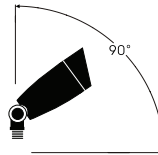

Includes

Ground stake, LED uplight with 40° lens, extra 15° lens and white filter

Applications

Tree | Landscape | Garden

Installation

Inground stake or wall mount plate

90° Rotation of Uplight

Choose your direction of light output

Specifications

Voltage	12V AC/DC*	
Wattage	3W	6W
Lumens	255	485
Color Temp	2700K	2700K / 3000K / RGBW (5-wire)
# of LEDs	Integrated COB LED	
CRI	>85	
Lifespan	+50,000 hours	
Beam Angle	40° lens + 15° replaceable lens	
Working Temp	-25~+45°C (-4~113°F)	
IP	67	
Housing	Die Cast Aluminum	
Dimmable	Yes	
Wire Length	40" (100cm)	
Warranty	3-year	