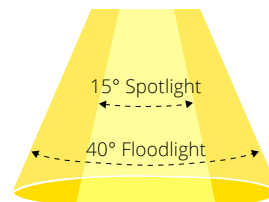

Specifications

Voltage	12V AC/DC*	
Wattage	3W	6W
Lumens	255	485
Color Temp	2700K	2700K / 3000K / RGBW (5-wire)
# of LEDs	Integrated COB LED	
CRI	>85	
Lifespan	+50,000 hours	
Beam Angle	40° lens + 15° replaceable lens	
Working Temp	-25~+45°C (-4~113°F)	
IP	67	
Housing	Die Cast Aluminum	
Dimmable	Yes	
Wire Length	40" (100cm)	
Warranty	3-year	

Custom color temperatures available: 3000K, 4000K & 5000K

*DC is available in RGBW color temperature only

Finishes Available

Dimensions

Choose from Spotlight or Floodlight

On site

Ordering Code

	Product	Wattage	Color Temp
3W Uplight	LS - <input type="text" value="SGUL"/>	- <input type="text" value="3W : 3 watts"/>	- <input type="text" value="27K : 2700K"/>
6W Uplight	LS - <input type="text" value="SGUL"/>	- <input type="text" value="6W : 6 watts"/>	- <input type="text" value="27K : 2700K"/> <input type="text" value="3K : 3000K"/> <input type="text" value="RGBW : Multi-color"/>