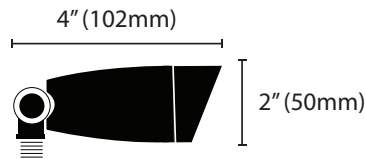

Finishes Available

Dimensions