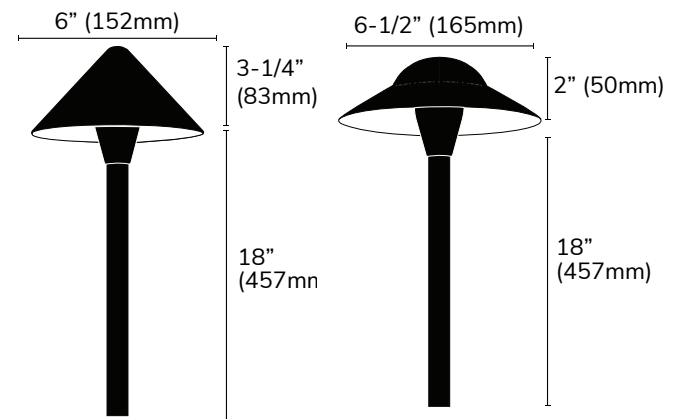

Applications

Walkways | Path | Step | Garden

Installation

Inground stake

Includes

Top cap, light engine stem, LED and stake

Specifications

Voltage	12V AC/DC	
Wattage	2W (G4 Bulb)	4W (G4 Bulb)
Color Temp	2700K / 3000K / 6000K	2700K / 3000K
Lumens	220	445
# of LEDs	1 COB LED	2835 chips
CRI	>90	
Lifespan	+50,000 hours	
Beam Angle	120°	
Working Temp	-20~+45°C (-4~113°F)	
IP	65	
Dimmable	No	
Housing	powder coated Matte Black	
Wire Length	40" (100cm)	
Warranty	3-year	

Finishes Available

Dimensions

ORDERING CODES

G4 LED bulbs, Path Light Stem and Caps require separate ordering codes.

G4 LED Bulb

Choose a G4 bulb color temperature.

Image	Code	Product	Description
	LS-G4-2W-COB-27K	2W G4 LED Bulb	12V AC/DC, 2W, G4 bi-pin base. L1 ^{1/8} x W3/8" (L28 x W10mm)
	LS-G4-2W-COB-3K		
	LS-G4-2W-COB-6K		
	LS-G4-4W-SMD-27K	4W G4 LED Bulb	12V AC/DC, 4W, G4 bi-pin base. L1 ^{5/16} x Ø5/8" (L33 x Ø16mm)
	LS-G4-4W-SMD-3K		

Stem Height

Image	Code	Product	Description
	LS-PATH-18	18" Stem	Aluminum powder coated black, 18" (46cm). Includes an inground stake. Note: Custom stem heights available - MOQ required
	LS-PATH-ENG	22" Stem	Aluminum powder coated black, 22" (56cm). Includes an inground stake. Available by custom order - MOQ required