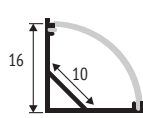

Solderless Connectors

3528

3528 120 density

5050

Curve

Aluminum Channels / Compatible Strip lighting* (Indoor/Outdoor/MP=Moisture Proof) and Solderless Connectors**

LS-LL8-L1 (1 meter) / LS-LL8-L2 (2 meter)