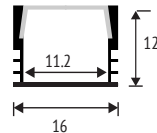

LS-LL9-L1 (1 meter) / LS-LL9-L2 (2 meter)

*3528 / 3528-OUT / 5050 / 5050-MP / 2835 / 2835-MP
**Production lead or solder required