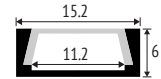

LS-LL10-L1 (1 meter) / LS-LL10-L2 (2 meter)

*3528 / 5050 / 5050-MP / 2835 / 2835-MP
**Production lead or solder required