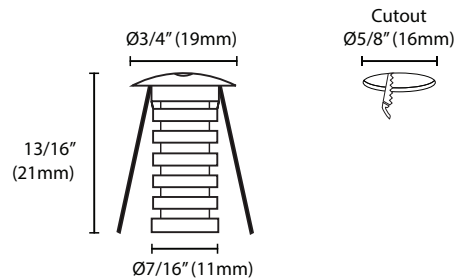

Applications

Deck | Step | Landscape | Dock | Railings

Installation

Recess mounting, Ø5/8" (16mm) cutout

Specifications

Voltage	12V DC
Trim Diameter	Ø3/4" (19mm)
Wattage	0.5W
Lumen Output	68
Color Temp	3000K
# of LEDs	1 COB LED
CRI	>85
Lifespan	+50,000 hours
Beam Angle	60°
Working Temp	-20~+45°C (-4~113°F)
IP	65
Wire Length	35" (90cm)
Warranty	3 Years

Finishes Available

Dimensions

Ordering Codes

Product	Wattage	Color Temp
LS - RD21 - - 3K		
	BC : Brushed Chrome	3K : 3000K
	BK : Black	
	WT : White	

More Accessories

Image	Product	Code	Description
	100' Outdoor Wire	LS-OW-16-2-100	Outdoor wire for led lights. 16-2 AWG
	Outdoor Rated Marettes	LS-GEL-MAR	Outdoor rated, gel filled marettes ensure secure electrical connections in outdoor and wet conditions. Pack of 2.