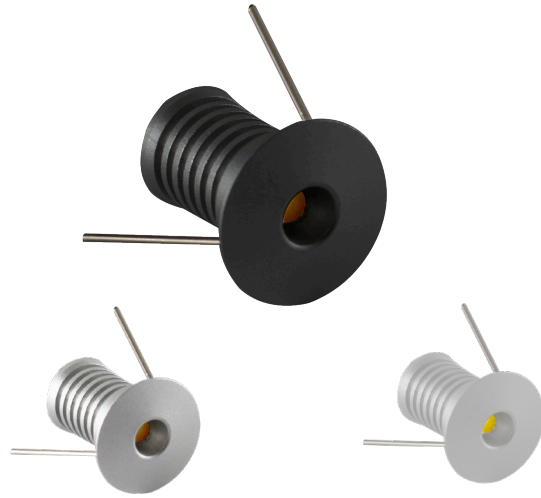

NANO LED DECK & STEP LIGHT

Ultra small, but super bright recessed LED light offers excellent warm white color quality.

Features

- Super bright ultra small recessed light
- Pressure fit clips good for thin walled structures
- Low profile trim
- High efficiency COB LED

Applications

Deck | Step | Landscape | Dock | Railings

Installation

Recess mounting, Ø5/8" (16mm) cutout

Specifications

Voltage	12V DC
Trim Diameter	Ø3/4" (19mm)
Wattage	0.5W
Lumen Output	68
Color Temp	3000K
# of LEDs	1 COB LED
CRI	>85
Lifespan	+50,000 hours
Beam Angle	60°
Working Temp	-20~+45°C (-4~113°F)
IP	65
Wire Length	35" (90cm)
Warranty	3 Years

Finishes Available

Dimensions

Ordering Codes

Product	Wattage	Color Temp
LS - RD21 - - 3K		
	BC : Brushed Chrome	3K : 3000K
	BK : Black	
	WT : White	

More Accessories

Image	Product	Code	Description
	100' Outdoor Wire	LS-OW-16-2-100	Outdoor wire for led lights. 16-2 AWG
	Outdoor Rated Marettes	LS-GEL-MAR	Outdoor rated, gel filled marettes ensure secure electrical connections in outdoor and wet conditions. Pack of 2.