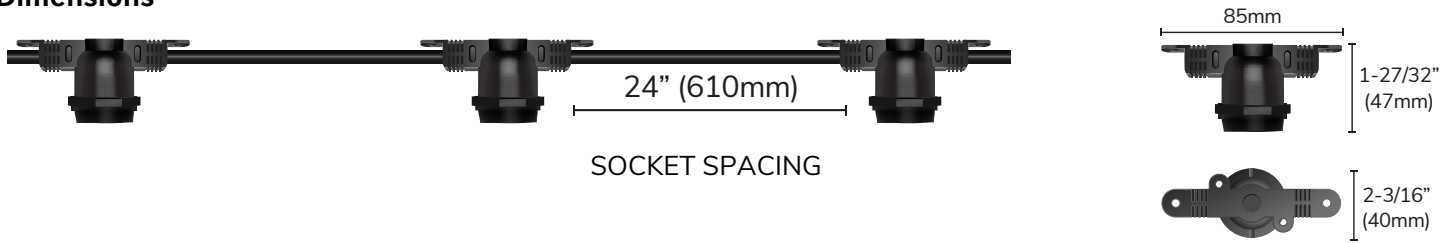

Key Features

- Suitable for indoor and outdoor wet-location use
- Durable PVC sockets with weather-resistant bulb seals
- Designed for commercial applications
- Available in 50 ft and 100 ft lengths
- Multiple lengths can be connected in series
- Aircraft cable available for added stability on long spans
- Maximum 20 ft spacing between supports without aircraft cable
- Non-suspended configuration
- Custom lengths available

Applications

Restaurant patios | Outdoor dining areas | Event and festival spaces | Hospitality and entertainment venues

Specifications

Base	E26 medium base	
Voltage	120V AC	
Length	15M (50')	30M (100')
# of Sockets	24	48
Wattage	Max. 600W	Max. 1200W
IP	65	
Lead Wire Length	48" with plug / 24" socket spacing	
Wire Gauge	14/2	
Housing	PVC	
Warranty	3-years	

Housing

Black

NEW BISTRO SHADE
Dark Skies Compliant
LS-BS-BK

Custom String Light options available - MOQ may be required

NON-SUSPENDED SOCKETS MEDIUM E26 BASE

Dimensions

Ordering Codes

	Product	# of Sockets	Length
50FT Non-Suspended String Light	LS - <input type="text" value="NS"/>	- <input type="text" value="24"/>	- <input type="text" value="50'"/>
	NS : Non-Suspended	24 : 24 sockets	50' : 50FT

100FT Non-Suspended String Light	LS - <input type="text" value="NS"/>	- <input type="text" value="48"/>	- <input type="text" value="100'"/>
	NS : Non-Suspended	48 : 48 sockets	100' : 100FT

Custom Non-Suspended String Light	LS - <input type="text" value="NS"/>	- <input type="text" value="XX"/>	- <input type="text" value="XXX"/>	- <input type="text" value=""/>	- <input type="text" value=""/>
	NS : Non-Suspended	XX : Decide based on spacing	XXX : Length in feet	E26 : Medium Base E12 : Candelabra E17 : Intermediate	BK : Black GR : Green WT : White BR : Brown