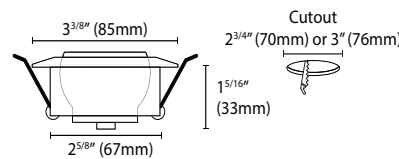

Dimensions

Driver / Junction Box