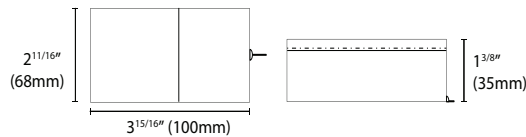

Applications

Recessed | Office | Kitchen | Hallway

Installation

Recessed install, 2^{3/4}" (70mm) cutout, directly into drywall

Specifications

Voltage	120V AC
Wattage	8W
Color Temp	5CCT Selectable - 2700K / 3000K / 3500K / 4000K / 5000K
CRI	>85
Lumen Output	775
Beam Angle	45°
Lifespan	+60,000 hours
Trim Diameter	Ø3 ^{3/8} " (85mm)
Cutout Size	Ø2-3/4" (70mm) or 3" (76mm)
Warranty	3 Years

Finishes Available

White

Dimensions

Driver / Junction Box

Ordering Codes

Product: Color Temp:

LS - -

5CCT : 5CCT Selectable - 2700K / 3000K / 3500K / 4000K / 5000K