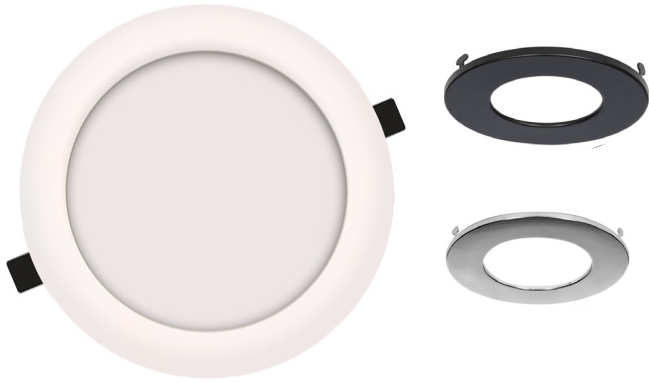

4" 12V DC SLIM RECESSED LED PANEL

Round LED Slim Recessed Downlight

Features

- Durable die-cast aluminum housing allows heat dissipation
- Ultra slim panel with 1" height
- Easy installation direct into drywall with spring clips
- Ideal for replacing recessed pot lights
- Clip-on Black or Brushed Nickel trims available (bought separately)
- cETLus certified for damp locations
- 5year warranty

Applications

Under Cabinet | Hospitality | Retail | Residential

Voltage	12V DC
Wattage	8W
Color Temp	3000K or 4000K
CRI	>80
Lumens	750
Beam Degree	120°
Dimmable	Yes
Housing	Aluminum
Lifespan	+50,000 hours
Warranty	5-year

Dimensions

4":

6":

Ordering Codes

		Voltage		Wattage		Finish		Color Temp
12V Slim Panel	LS -	12V	-	8W	-	WT	-	
		12V : 12 volts		8W : 8 watts		WT : White		3K: 3000K 4K: 4000K

		Size		Product		Shape		Finish
Trims (Optional)	LS -	4	-	TR	-	RD	-	
		4 : 4"		TR : Trim		RD : Round		BK : Black BN : Brushed Nickel