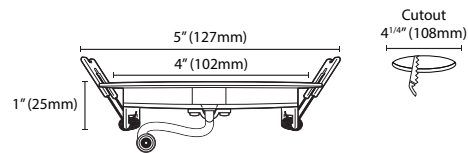

4" 12V DC SLIM RECESSED LED PANEL

Round LED Slim Recessed Downlight

Features

- Durable die-cast aluminum housing allows heat dissipation
- Ultra slim panel with 1" height
- Easy installation direct into drywall with spring clips
- Ideal for replacing recessed pot lights
- Clip-on Black or Brushed Nickel trims available (bought separately)
- cETLus certified for damp locations
- 5year warranty

Dimensions

4":

6":

Ordering Codes

		Voltage		Wattage		Finish		Color Temp
12V Slim Panel	LS -	12V	-	8W	-	WT	-	
		12V : 12 volts		8W : 8 watts		WT : White		3K: 3000K 4K: 4000K

		Size		Product		Shape		Finish
Trims (Optional)	LS -	4	-	TR	-	RD	-	
		4 : 4"		TR : Trim		RD : Round		BK : Black BN : Brushed Nickel