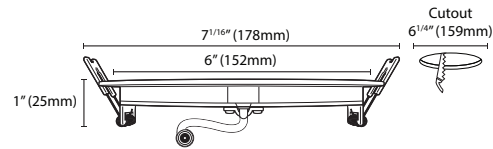

4" 12V DC SLIM RECESSED LED PANEL

Round LED Slim Recessed Downlight

Features

- Durable die-cast aluminum housing allows heat dissipation
- Ultra slim panel with 1" height
- Easy installation direct into drywall with spring clips
- Ideal for replacing recessed pot lights
- Clip-on Black or Brushed Nickel trims available (bought separately)
- cETLus certified for damp locations
- 5year warranty

Dimensions

4":

6":

Ordering Codes

		Voltage		Wattage		Finish		Color Temp
12V Slim Panel	LS -	12V	-	8W	-	WT	-	
		12V : 12 volts		8W : 8 watts		WT : White		3K: 3000K 4K: 4000K

		Size		Product		Shape		Finish
Trims (Optional)	LS -	4	-	TR	-	RD	-	
		4 : 4"		TR : Trim		RD : Round		BK : Black BN : Brushed Nickel