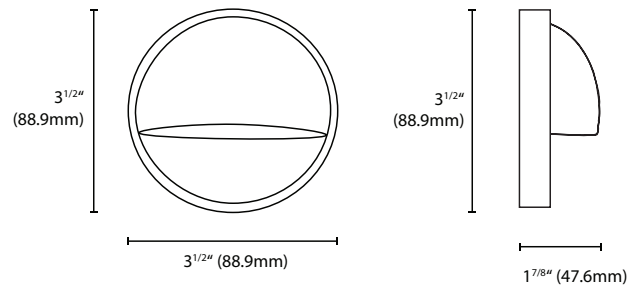

Applications

Step | Deck | Walkway

Installation

Surface mounting

Voltage	12V AC/DC	
Wattage	2W (G4 Bulb)	4W (G4 Bulb)
Color Temp	2700K / 3000K / 6000K	2700K / 3000K
Lumens	220	445
Housing	Matte Black	
Dimensions	Diameter 3 1/2" Height 1 7/8"	
Warranty	3-year	

Dimensions

Ordering Codes

Light LS - Voltage: 12V - Installation: WM - Finish: MB

WM : Wall Mount **MB** : Matte Black

Bulb LS - Voltage: G4 - Wattage: - CCT: COB

2W* : 2 watts **27K** : 2700K / **3K** : 3000K