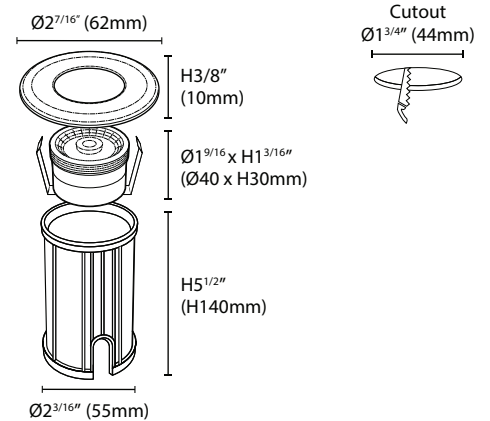

Dimensions