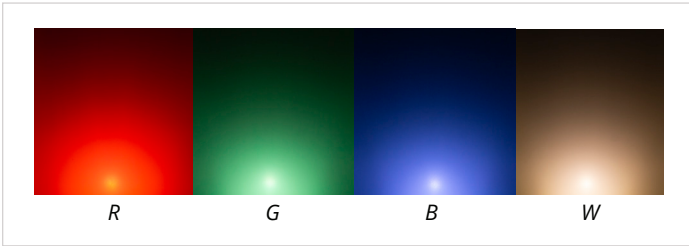

Applications

Wall washer / Garden / Casino / Entertainment

Voltage	12V or 24V DC			
Wattage	10W	20W	30W	50W
Color Temp	RGB - 4 wire / RGBW - 5 wire			
# of LEDs	1 COB Chip			
CRI	>85			
Beam Degree	120°			
Dimmable	Yes			
Lifespan	+50,000 hours			
Warranty	3 years			

Finishes Available

Dimensions

10W Floodlight	L4^{5/16} x W3^{9/16} x H3^{1/8}" (L110 x W90 x H80mm)
20W Floodlight	L7^{1/8} x W5^{1/8} x H4^{15/16}" (L180 x W130 x H100mm)
30W Floodlight	L9^{1/16} x W7^{1/8} x H5^{1/8}" (L230 x W180 x H130mm)
50W Floodlight	L13^{3/4} x W8^{7/8} x H11^{7/16}" (L350 x W200 x H290mm)

Ordering Codes

Outdoor Floodlight LS - - -

10W : 10 watts

20W : 20 watts

30W : 30 watts

50W : 50 watts

RGB : Multi-color

RGBW : Multi-color + White