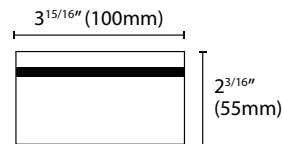

Dimensions

Ordering Codes

	Voltage		Product		Dimensions		Color Temp
LS -	24	-	IGBL	-	A	-	3K
	24 : 24 volts				A : 4x8"		3K : 3000K