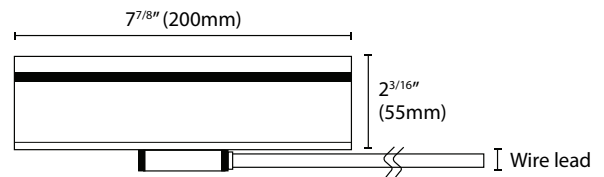

Dimensions

Ordering Codes

	Voltage		Product		Dimensions		Color Temp
LS -	24	-	IGBL	-	A	-	3K
	24 : 24 volts				A : 4x8"		3K : 3000K