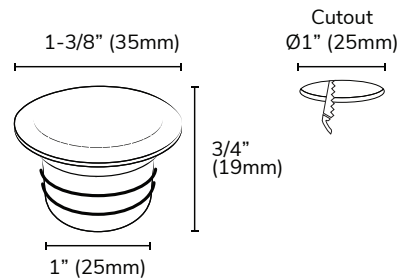

Housing

Dimensions