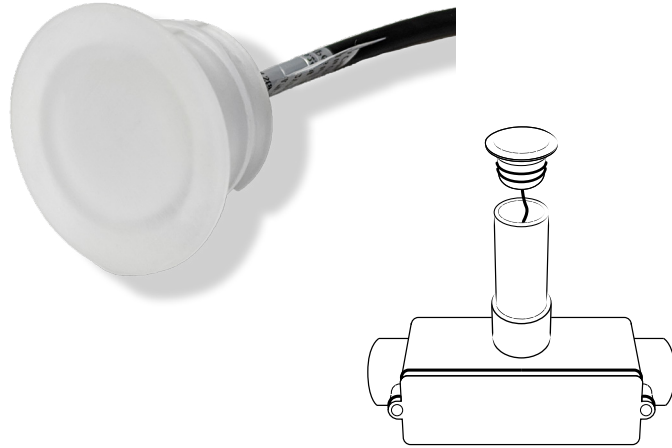

ConcreteSTAR LED LIGHT

New low profile, waterproof, recessed LED light offers super bright lighting for patios, decks, walkways and other concrete applications.

Features

- For indoor and outdoor wet applications
- Low profile recessed light
- Recessed installation
- Fits standard Schedule 40 - 1" PVC Pipe
- Frosted PC housing
- Salt resistant & waterproof

Applications

Driveway | Path | Concrete | Step

Installation

When installing into concrete please use standard 1" Schedule 40 PVC Pipe.

Specifications

| | |
|--------------|-----------------------|
| Voltage | 12V DC |
| Wattage | 0.5W |
| Lumens | 48 |
| Color Temp | 3000K |
| # of LEDs | 1 LED |
| CRI | >85 |
| Lifespan | +50,000 hours |
| Beam Angle | 120° |
| Working Temp | -30~+45°C (-22~113°F) |
| IP | 67 |
| Dimmable | Yes |
| Wire Length | 12" (30cm) |
| Warranty | 3-year |