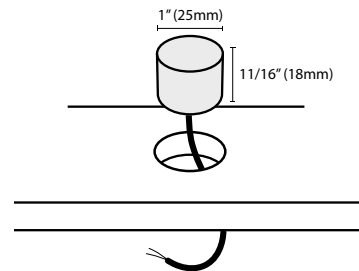

### Installation

Recess installation,  $\varnothing 1 \times H3/4"$  ( $\varnothing 25 \times H19\text{mm}$ ) cutout.  
Drill hole with stopper.

Voltage	12V DC
Wattage	0.5W
Color Temp	3000K
# of LEDs	1 LED
CRI	>85
Lumens	48
Dimmable	Yes
Housing	PC
Wire Length	12" (30cm)
Lifespan	+50,000 hours
Warranty	3-year

### Dimensions