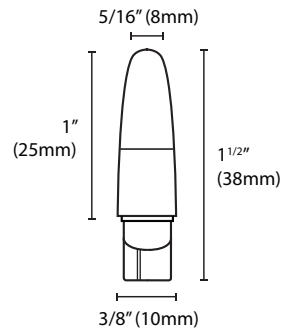

T10 WEDGE

T10 WEDGE BASE

Direct replacement for 20W halogen bulbs.

Features

- High brightness COB LED chips
- Low wattage
- Simple replacement for halogen
- Long lifespan

Applications

RV & Boat | Halogen replacement | Outdoor lights

Specifications

| | |
|------------|------------------------------|
| Base | T10 wedge base |
| Voltage | 12V AC/DC |
| Wattage | 2W |
| Lumens | 220 |
| Color Temp | 2700K / 3000K / 6000K |
| # of LEDs | 1 COB LED |
| Lifespan | +50,000 hours |
| Replaces | 20W Halogen |
| Dimensions | Ø3/8 x L1 1/2" (Ø10 x L38mm) |
| Warranty | 3-years |

Dimensions

Ordering Codes

| | | | | | |
|------|------------------------|---|---------|---|--|
| | Base | | Product | | Color Temp |
| LS - | T10 | - | COB | - | |
| | T10 : T10 wedge | | | | 27K : 2700K 3K : 3000K 6K : 6000K |