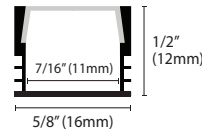

### Specifications

Length	40" (1M)	80" (2M)
Lens	Frosted*/ Opaque	Frosted*
Installation	Recessed or Surface Mount	
Router Dimensions	W11/16 x H1/2" (W17 x H12mm)	
Includes	Channel, lens, end caps and mounting hardware	
Compatible Strips	Indoor & Outdoor Single Color Flex, Except RGBW & RGBW MP	
Compatible Connectors	COB, Production lead or solder	

\*3.28' (1M) or 6.56' (2M) Frosted lenses available

### Dimensions