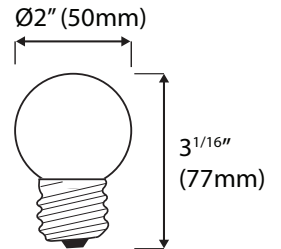

Dim Fil 2" S11