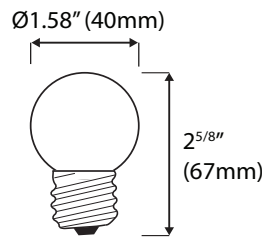

Dimensions

Clear S11 / Frosted S11