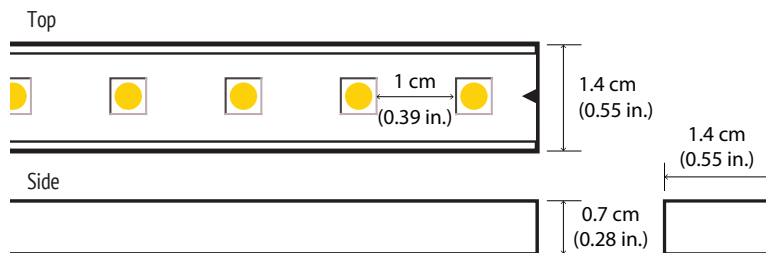

JOB#

Dimmable | 8W / Meter (2.5W / Foot) | Cuttable every 30 LEDs - 46 cm (18 in.)
 Weather sealed for outdoor use  | UV Protected housing | Includes Power Feed - 5 ft. lead with plug

120V LED High Voltage Strip

75 ft. Warm White 2700K

Code: LS-FLO-75-120-60-27K
 120V AC, 2.5W / Foot, 8W / Meter
 WW 2700K
 Lumens: 280/ft.
 Cut Lengths: 18 in. (457 mm)

75 ft. White 5000K

Code: LS-FLO-75-120-60-5K
 120V AC, 2.5W / Foot, 8W / Meter
 White 5000K
 Lumens: 320/ft.
 Cut Lengths: 18 in. (457 mm)

2700K
LS-FLO-75-120-60-27K

3000K Custom Order
LS-FLO-75-120-60-3K

5000K
LS-FLO-75-120-60-5K

Package includes:

5 ft. power feed with plug (120V) + 75 ft. flexible strip
End connector (connect two together for max run of 150 ft.)