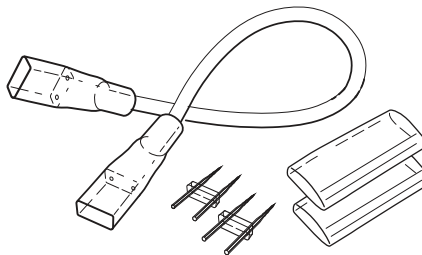

2700K
LS-FLO-75-120-60-27K

3000K Custom Order
LS-FLO-75-120-60-3K

5000K
LS-FLO-75-120-60-5K

Package includes:

5 ft. power feed with plug (120V) + 75 ft. flexible strip
End connector (connect two together for max run of 150 ft.)

Mounting and Installation Accessories

Mounting Clips **MC** LS-FL120V-MC

End caps **EC** LS-FL120V-EC

Mounting Track (PC) **MT** LS-FL120V-MT

120V AC Power Feed **PF** LS-FL120V-IP

Corner connector **CC** LS-FL120V-JC

Splice kit **SK** LS-FL120V-SK

Installation Guide: **!** Must be installed by a certified electrician. All cut ends must be siliconed and capped