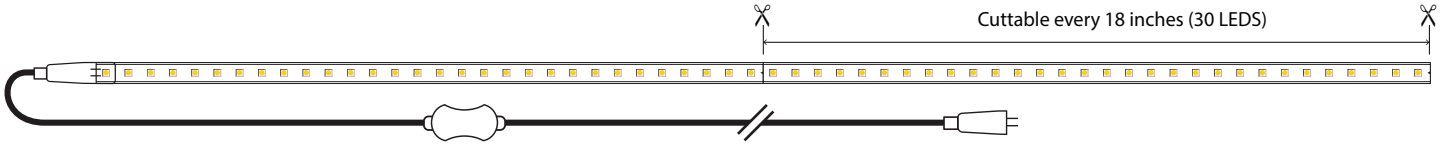

JOB#

Dimmable | 8W / Meter (2.5W / Foot) | Cuttable every 30 LEDs - 46 cm (18 in.)
 Weather sealed for outdoor use  | UV Protected housing | Includes Power Feed - 5 ft. lead with plug

120V LED High Voltage Strip

75 ft. Warm White 2700K

Code: LS-FLO-75-120-60-27K
 120V AC, 2.5W / Foot, 8W / Meter
 WW 2700K
 Lumens: 280/ft.
 Cut Lengths: 18 in. (457 mm)

75 ft. White 5000K

Code: LS-FLO-75-120-60-5K
 120V AC, 2.5W / Foot, 8W / Meter
 White 5000K
 Lumens: 320/ft.
 Cut Lengths: 18 in. (457 mm)

2700K
LS-FLO-75-120-60-27K

3000K Custom Order
LS-FLO-75-120-60-3K

5000K
LS-FLO-75-120-60-5K

Package includes:

5 ft. power feed with plug (120V) + 75 ft. flexible strip
End connector (connect two together for max run of 150 ft.)

Mounting and Installation Accessories

Mounting Clips **MC** LS-FL120V-MC

End caps **EC** LS-FL120V-EC

Mounting Track (PC) **MT** LS-FL120V-MT

120V AC Power Feed **PF** LS-FL120V-IP

Corner connector **CC** LS-FL120V-JC