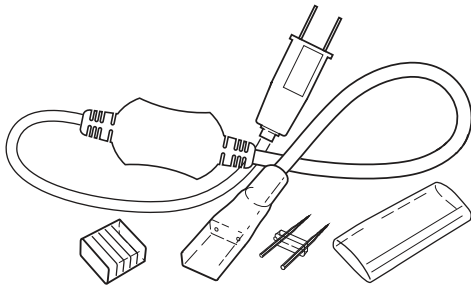

2700K
LS-FLO-75-120-60-27K

3000K Custom Order
LS-FLO-75-120-60-3K

5000K
LS-FLO-75-120-60-5K

Package includes:

5 ft. power feed with plug (120V) + 75 ft. flexible strip
End connector (connect two together for max run of 150 ft.)

Mounting and Installation Accessories

Mounting Clips **MC** LS-FL120V-MC

End caps **EC** LS-FL120V-EC

Mounting Track (PC) **MT** LS-FL120V-MT

120V AC Power Feed **PF** LS-FL120V-IP

Corner connector **CC** LS-FL120V-JC

Splice kit **SK** LS-FL120V-SK

Installation Guide: **!** Must be installed by a certified electrician. All cut ends must be siliconed and capped