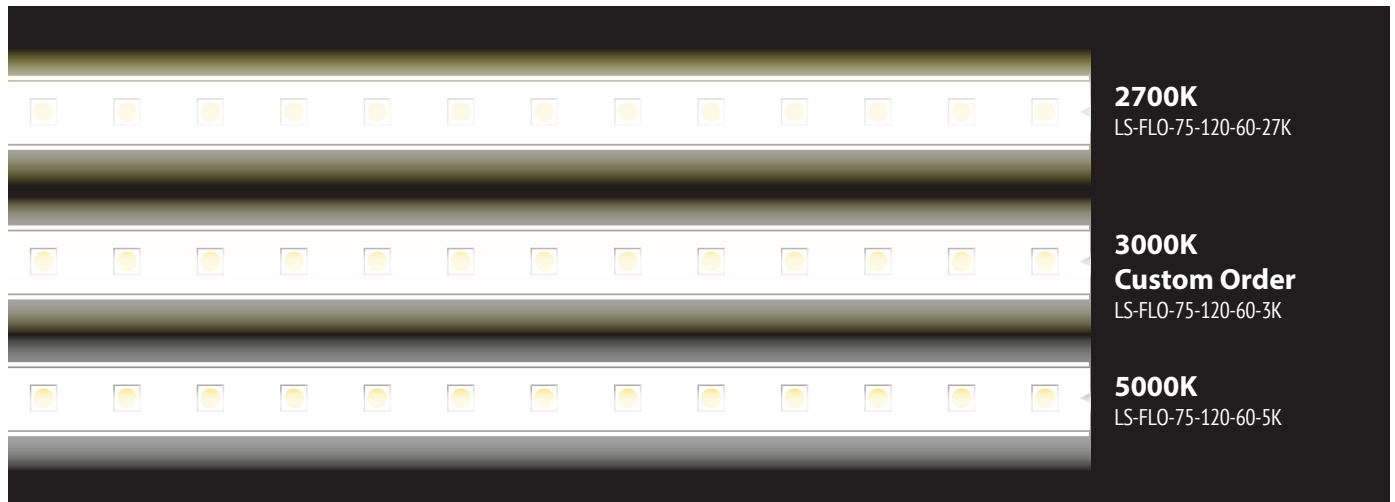

JOB#

Dimmable | 8W / Meter (2.5W / Foot) | Cuttable every 30 LEDs - 46 cm (18 in.)
 Weather sealed for outdoor use  | UV Protected housing | Includes Power Feed - 5 ft. lead with plug

120V LED High Voltage Strip

75 ft. Warm White 2700K

Code: LS-FLO-75-120-60-27K
 120V AC, 2.5W / Foot, 8W / Meter
 WW 2700K
 Lumens: 280/ft.
 Cut Lengths: 18 in. (457 mm)

75 ft. White 5000K

Code: LS-FLO-75-120-60-5K
 120V AC, 2.5W / Foot, 8W / Meter
 White 5000K
 Lumens: 320/ft.
 Cut Lengths: 18 in. (457 mm)

2700K
LS-FLO-75-120-60-27K

3000K Custom Order
LS-FLO-75-120-60-3K

5000K
LS-FLO-75-120-60-5K

Package includes:

5 ft. power feed with plug (120V) + 75 ft. flexible strip
End connector (connect two together for max run of 150 ft.)