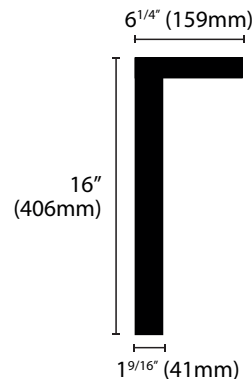

### Specifications

|              |   |
|--------------|---|
| Voltage      | 12V AC/DC                                 |
| Wattage      | 3W  |
| Lumens       | 320                                       |
| Color Temp   | 2700K                                     |
| CRI          | >90                                       |
| Lifespan     | +50,000 hours                             |
| Beam Degree  | 120°                                      |
| Working Temp | -20~+45°C (-4~113°F)                      |
| IP           | 65  |
| Dimmable     | No  |
| Housing      | Stainless Steel powder coated Matte Black |
| Wire Length  | 40" (100cm)                               |
| Warranty     | 3-years                                   |

### Dimensions