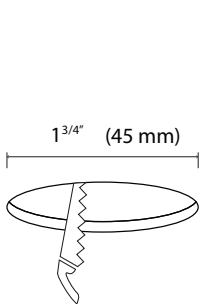

M3 LED Mini Swivel

Product Code	LS - RD24 - XX - 3K (XX = Trim Options)
Voltage	12V DC
Wattage	3W
# of LEDs	1 CREE Power LED
Housing	Aluminum
Color Temperature	Warm White 3000K
Dimensions	Ø2 ^{1/16} x H1 ^{5/8} " Ø39 x H24mm
Trim Options	Brushed Nickel or White
Mounting	Recessed only
Hole Cutout size	1 ^{3/4} " (45mm)
Lumens	235
Beam degree	25°
Dimmable	Yes

3W CREE LED Chip | 25° Swivel | 1.75" Cutout

- 2" trim
- Simple to install
- 12V DC operation
- Dimmable
- Long lifespan

Applications

Downlight
Gimbal light
Display light
Cabinet light

Features

Gimbal Swivel Trim

- High quality construction
- **CREE LED** Chip
- Sleek modern finish
- Spring clips to allow simple pressure fit installation
- Swivel light engine

3 Year Warranty

Cutout

Dimensions