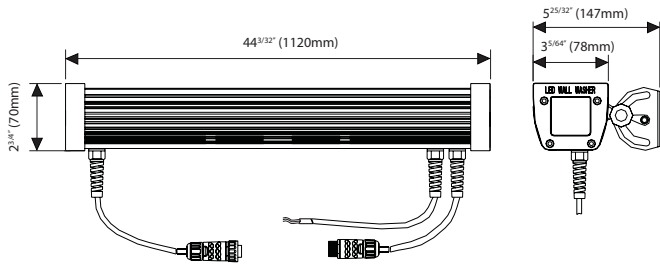

RGB LED Wall Washer - Indoor/Outdoor

Can be operated one of 3 ways:

- Onboard control (Standalone)
- DMX mode
- Daisy Chain (10 units)

Product Code	LS-WW-RGB-44
Voltage	120V AC
Wattage	40W
# of LEDs	36
Color Temperature	RGB
Beam spread	45°
Dimensions	L44 ^{43/32} x W3 ^{5/64} x H2 ^{3/4} " L1120 x W78 x H70mm
Lumen output	1700 (RGB)
Plug / Connector length	Wire lead: 55" (140cm) Connector: 16" (41cm)
Max daisy chain using master & slave setup	10 units
Power cord length	56"

Each light has DMX Outdoor rated cable input & output + 120V wire lead

Applications

- Architectural lighting
- Stage lighting
- Landscape lighting
- Accent lighting

Features

- Super bright RGB LED Wall Washer
- Xbrite LED Technology
- Modern contemporary design
- Simple to install
- +50,000 hour lifespan