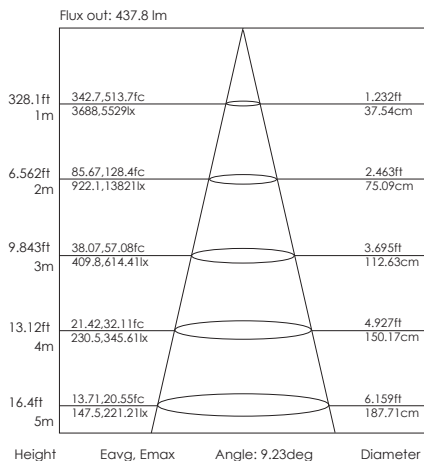

RGB LED Wall Washer - Indoor/Outdoor

Can be operated one of 3 ways:

- Onboard control (Standalone)
- DMX mode
- Daisy Chain (10 units)

Product Code	LS-WW-RGB-44
Voltage	120V AC
Wattage	40W
# of LEDs	36
Color Temperature	RGB
Beam spread	45°
Dimensions	L44 ^{43/32} x W3 ^{5/64} x H2 ^{3/4} " L1120 x W78 x H70mm
Lumen output	1700 (RGB)
Plug / Connector length	Wire lead: 55" (140cm) Connector: 16" (41cm)
Max daisy chain using master & slave setup	10 units
Power cord length	56"

3 Year Warranty

Illumination over distance

Note: The curves indicate the illuminated area and the average illumination when the luminaire is at a different distance.