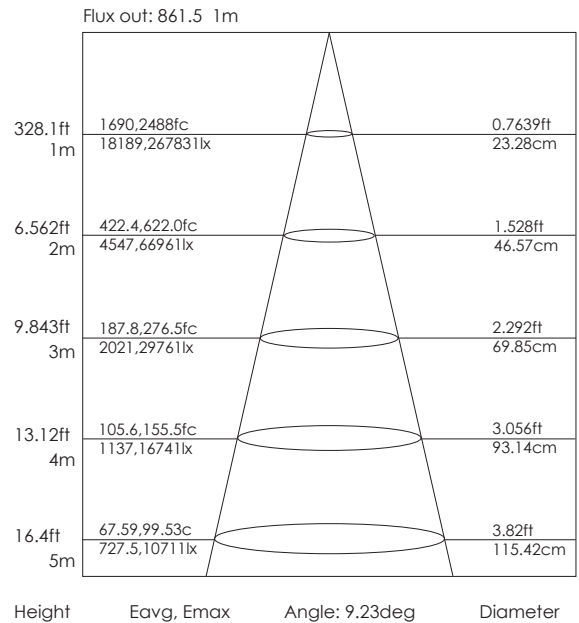

## RGB Underwater LED

Product Code	LS-RGB-UW-SPOT
Voltage	24V DC
Wattage	45W
# of LEDs	36 x 1W
Color Temperature	RGB / White / Warm white
Beam spread	20° / 30° / 40°
Wire lead length	16.5' (5M)
Dimensions	L8.27" x H 7.5" L210 x H190
Lumen output	1950

### Illumination over distance

**Note:** The curves indicate the illuminated area and the average illumination when the luminaire is at a different distance.