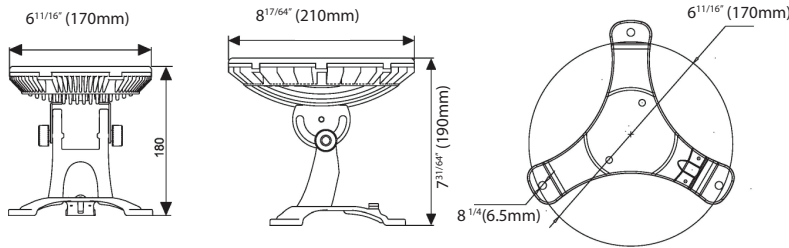

## RGB Underwater LED

Product Code	LS-RGB-UW-SPOT
Voltage	24V DC
Wattage	45W
# of LEDs	36 x 1W
Color Temperature	RGB / White / Warm white
Beam spread	20° / 30° / 40°
Wire lead length	16.5' (5M)
Dimensions	L8.27" x H 7.5" L210 x H190
Lumen output	1950

### Illumination over distance

**Note:** The curves indicate the illuminated area and the average illumination when the luminaire is at a different distance.