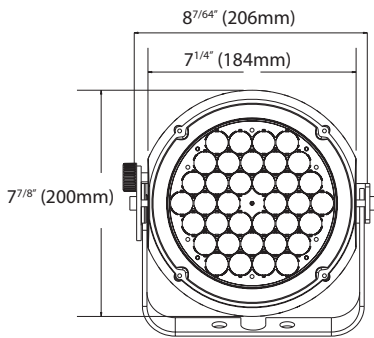

### LED PAR64 RGB Spotlight Indoor/Outdoor

Product Code	LS-RGB-PAR64
Voltage	100 -240V AC
Wattage	40W
# of LEDs	36
Color Temperature	RGB or White
Beam spread	30°
Dimensions	W8 <sup>7/64"</sup> x D9 <sup>59/64"</sup> W 206 x D252mm
Lumen output	2200
Plug / Connector length	<b>Wire lead: 56" (142cm)</b> DMX Connector: <b>20" (51cm)</b>
Max daisy chain	10 units

#### Illumination over distance

Flux out: 370.7lm

Height Eavg, Emax Angle: 9.23deg Diameter

**Note:** The curves indicate the illuminated area and the average illumination when the luminaire is at a different distance.