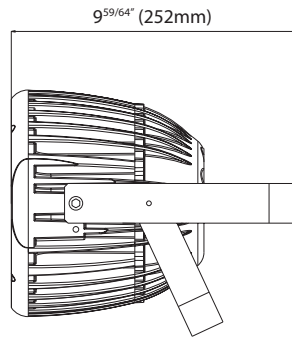

### LED PAR64 RGB Spotlight Indoor/Outdoor

Product Code	LS-RGB-PAR64
Voltage	100 -240V AC
Wattage	40W
# of LEDs	36
Color Temperature	RGB or White
Beam spread	30°
Dimensions	W8 <sup>7/64"</sup> x D9 <sup>59/64"</sup> W 206 x D252mm
Lumen output	2200
Plug / Connector length	<b>Wire lead: 56" (142cm)</b> DMX Connector: <b>20" (51cm)</b>
Max daisy chain	10 units

#### Illumination over distance

Flux out: 370.7lm

Height Eavg, Emax Angle: 9.23deg Diameter

**Note:** The curves indicate the illuminated area and the average illumination when the luminaire is at a different distance.