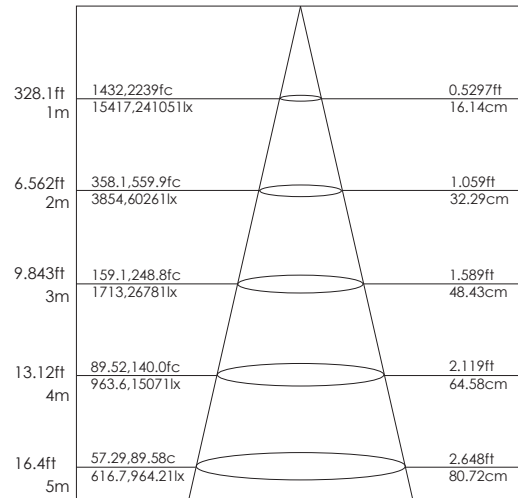

### LED PAR64 RGB Spotlight Indoor/Outdoor

Product Code	LS-RGB-PAR64
Voltage	100 -240V AC
Wattage	40W
# of LEDs	36
Color Temperature	RGB or White
Beam spread	30°
Dimensions	W8 <sup>7/64"</sup> x D9 <sup>59/64"</sup> W 206 x D252mm
Lumen output	2200
Plug / Connector length	<b>Wire lead: 56" (142cm)</b> DMX Connector: <b>20" (51cm)</b>
Max daisy chain	10 units

#### Illumination over distance

Flux out: 370.7lm

Height Eavg, Emax Angle: 9.23deg Diameter

**Note:** The curves indicate the illuminated area and the average illumination when the luminaire is at a different distance.