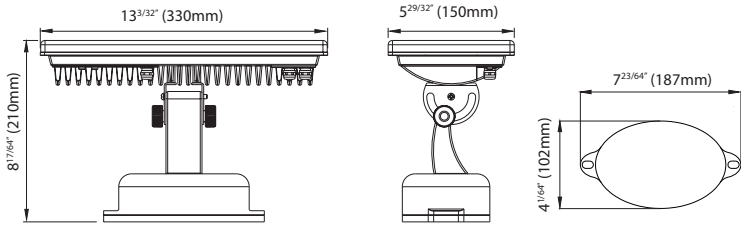

RGB LED Color Blaster Indoor/Outdoor

Can be operated one of 3 ways:

- Onboard control (Standalone)
- DMX mode
- Daisy Chain (10 units)

Product Code	LS-RGB-CB
Voltage	100 - 256V AC
Wattage	40W
# of LEDs	36 High Power RGB LEDs
Color Temperature	RGB (12R / 12G / 12B) (WW + WH option)
Beam spread	45°
Dimensions	L 13 ^{3/32} x W 5 ^{29/32} x 8 ^{17/32} L330 x W150 x H210mm
Lumen output	2200
Plug / Connector length	120V Lead: 56" (142cm) DMX output cable connector: 20" (51cm)
Max daisy chain using master & slave setup	10 units
Rotation of base	150°