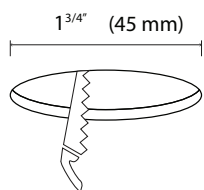

M3 LED Mini Swivel

3W CREE LED Chip | **25° Swivel** | **1.75" Cutout**

- 2" Brushed nickel trim
- Simple to install
- 12V DC operation
- Dimmable
- Long lifespan

Product Code	LS-RD24-BN-3K
Voltage	12V DC
Wattage	3W
# of LEDs	1 CREE Power LED
Housing	Aluminum
Color Temperature	Warm White 3000K
Dimensions	Ø2 ^{1/16} x H1 ^{5/8} " Ø39 x H24mm
Mounting	Recessed only
Hole Cutout size	1 ^{3/4} " (45mm)
Lumens	235
Beam degree	25°
Dimmable	Yes

Applications

Downlight
Gimbal light
Display light
Cabinet light

Features

Gimbal swivel trim

- High quality construction
- **CREE LED** Chip
- Sleek modern finish
- Spring clips to allow simple pressure fit installation
- Swivel light engine

3 Year Warranty

Cutout

Dimensions