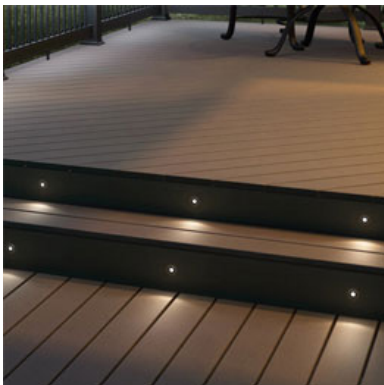

Ø3/4" (19mm)

43/64"
17mm

Ø5/8" (16mm)
Hole Cutout