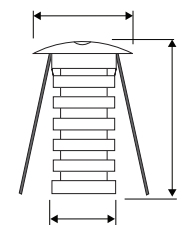

Ultra Mini LED Deck & Step light

Product Code	LS-RD2-3K
Voltage	12V DC
Wattage	0.5W
# of LEDs	1 COB
Color Temperature	Warm white 3000K
Dimensions	Ø3/4 x 43/64" Ø19 x 17mm
Lumens	68
Hole cut-out size (recessed)	5/8" (16mm)
Wire lead	35" (90cm)
Dimmable	Yes
Housing color	Matte Chrome Powder coated: black or white

Applications

Deck & Step lighting
Landscape lighting
Dock lighting
Railings

Features

- Ultra small LED Recessed light
- Power LED technology
- Super bright COB LED
- Low profile trim
- Simple to install
- Excellent color quality

3 Year Warranty

Ø3/4" (19mm)

43/64"
17mm

Ø5/8" (16mm)
Hole Cutout