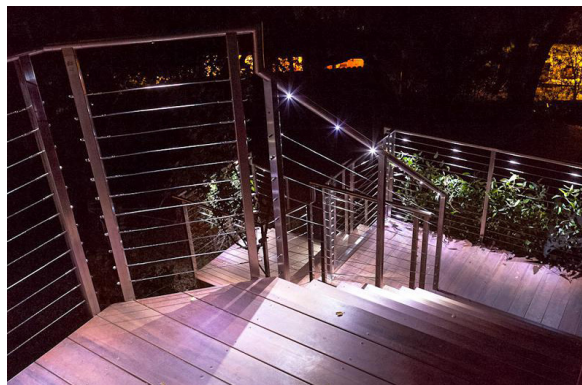

Ø3/4" (19mm)

43/64"
17mm

Ø5/8" (16mm)
Hole Cutout