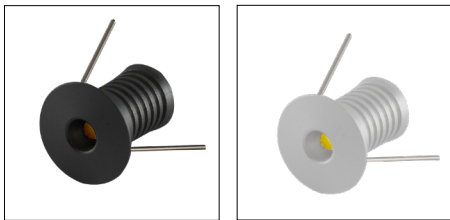

Ultra Mini LED Deck & Step light

Product Code	LS-RD2-3K
Voltage	12V DC
Wattage	0.5W
# of LEDs	1 COB
Color Temperature	Warm white 3000K
Dimensions	Ø3/4 x 43/64" Ø19 x 17mm
Lumens	68
Hole cut-out size (recessed)	5/8" (16mm)
Wire lead	35" (90cm)
Dimmable	Yes
Housing color	Matte Chrome Powder coated: black or white

Applications

Deck & Step lighting
Landscape lighting
Dock lighting
Railings

Features

- Ultra small LED Recessed light
- Power LED technology
- Super bright COB LED
- Low profile trim
- Simple to install
- Excellent color quality

3 Year Warranty

Ø3/4" (19mm)

43/64"
17mm

Ø5/8" (16mm)
Hole Cutout