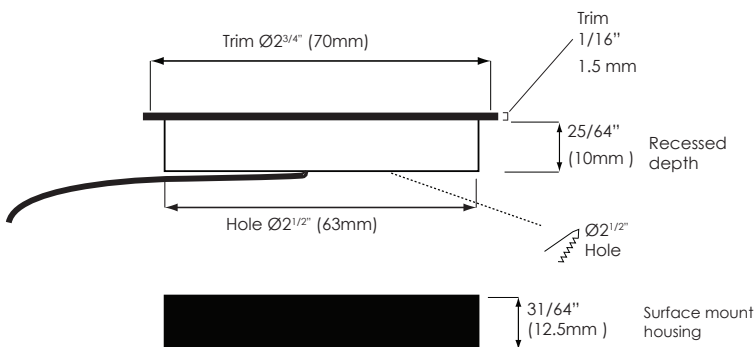

lumenstarled.com