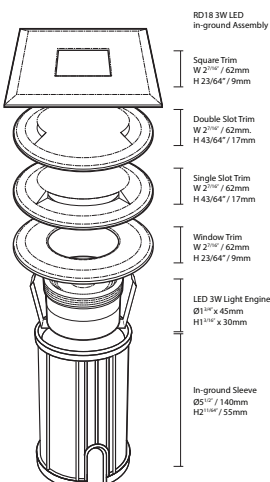

3W LED Inground light
+ **Mix & match** Trim options

Light engine code	LS-RD13-3W-3K
Trim Code	LS-RD13-RD-MC LS-RD13-1WY-MC LS-RD13-2WY-MC LS-RD13-SQ-MC
Voltage	12V DC
Wattage	3W
# of LEDs	1 x 3W Power LED
Housing	Stainless Steel
Color Temperature	Warm White 3000K Cool white 5000K
Hole Cutout size	Ø1 3/4" (45mm)
Lumens	275
Beam degree	45°
IP Rating	67 - Outdoor rated
Dimmable	Yes

Multiple Trim styles

- Brushed Nickel color
- Round
- Square
- Walk on: 1 Way or 2 way

Installation

- Spring clips to allow simple pressure fit installation
- Fully sealed for outdoor use
- Includes inground housing. Can also be mounted using a 1.5" PVC coupler

3 Year Warranty

Dimensions

Ordering code: Light engine

Light Engine Code Example: LS-RD13-3W-3K

Product	Wattage	Color Temp
LS-RD13	3W	3K

Code Breakdown

LS-RD13	3W	3K = 3000K Warm white
---------	----	-----------------------

Ordering code: Trim style

Trim Code Example: LS-RD13-1WY-MC

Product	Trim Style	Trim Color
LS-RD13	1WY	MC

Code Breakdown

LS-RD12	RD = Round SQ = Square 1WY = 1 Way 2WY = 2 Way	MC = Matte Chrome **Special order only: **BK = Black **WT = White
---------	---	--