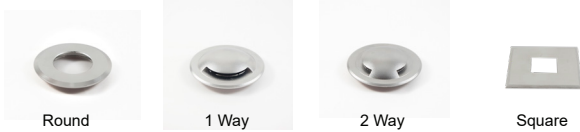

3W LED Inground light
+ **Mix & match** Trim options

Light engine code	LS-RD13-3W-3K
Trim Code	LS-RD13-RD-MC LS-RD13-1WY-MC LS-RD13-2WY-MC LS-RD13-SQ-MC
Voltage	12V DC
Wattage	3W
# of LEDs	1 x 3W Power LED
Housing	Stainless Steel
Color Temperature	Warm White 3000K Cool white 5000K
Hole Cutout size	Ø1 3/4" (45mm)
Lumens	275
Beam degree	45°
IP Rating	67 - Outdoor rated
Dimmable	Yes

***Walk on & Drive on capable:** Cars & small trucks

Note: All Trims stocked in Matte Chrome (special order for other colors- MOQ Required)

Applications

Step light
In-ground
Deck light
Landscape light

Features

Multiple Trim styles

- Brushed Nickel color
- Round
- Square
- Walk on: 1 Way or 2 way

Installation

- Spring clips to allow simple pressure fit installation
- Fully sealed for outdoor use
- Includes inground housing. Can also be mounted using a 1.5" PVC coupler