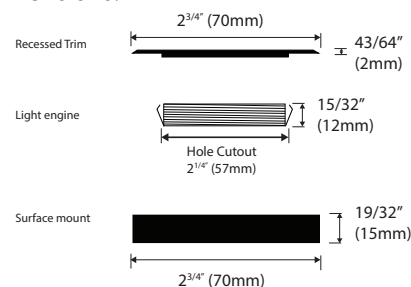

Black
Code: LS-RD10-SM-BK

White
Code: LS-RD10-SM-WT

Technical Specs

| | | | |
|--------------------------|--|--------------------|--|
| Voltage | 12V DC | Hole cutout | 2 ¹ / ₄ " (57mm) |
| Wattage | 4W | Dimmable | Yes |
| Color Temperature | Warm white 3000K Natural white 4000K RGB | Lumens | 320 |

- Brushed Nickel
- Black
- White

Light output colors:

- Warm white 3000K
- White 5000K
- RGB

Dimensions:

lumenstarled.com