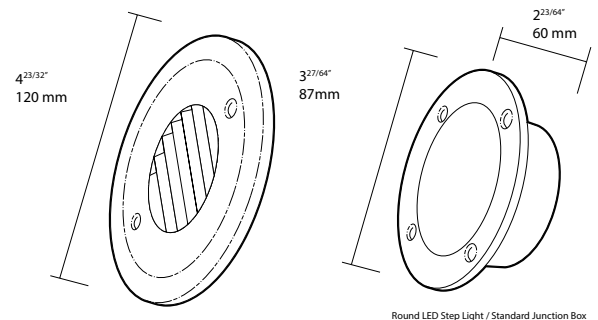

Round LED Step Light / Standard Junction Box