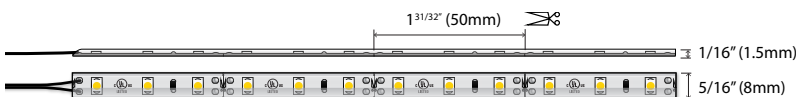

Product Code	5M(16.4'): 5M(16.4')	LS-FLO-1B-12-60-3K LS-FLO-1B-12-60-55K
Voltage	12V DC	
Wattage	4.8W/M (1.5W/FT)	
# of LEDs	60 SMDs / 1M (3.28')	
Color Temperature	Warm white 3000K Cool white 5500K	
Beam spread	140°	
Dimensions	W5/16 x H1/16" W10 x H3mm	
Lumen output	492/M (145/FT)	
Dimmable	Yes	

INCLUDED with strip: 2 waterproof connections, one on each end of strip to allow for easy connection to add length.

Roll length: 5M (16.4')

Cut distance: 12V ::: LEDs - 50mm (2")

Applications

Deck & Soffit
Outdoor lighting
Back bar lighting
Mood lighting

Dimensions

Moisture Proof 3528 - 60 SMD Flexible LED Strip Light

Solderless Connectors	Code
Seamless connector - Application: Add length	LS-SC1-3528
Connector on one end - Application: Cut strip to power	LS-SC2-3528
Connector on both ends - Application: Corners	LS-SC3-3528
L-Connector - Application: Corners	LS-SC4-3528
Waterproof connects - Application: Corners / Extending	LS-WP-3528