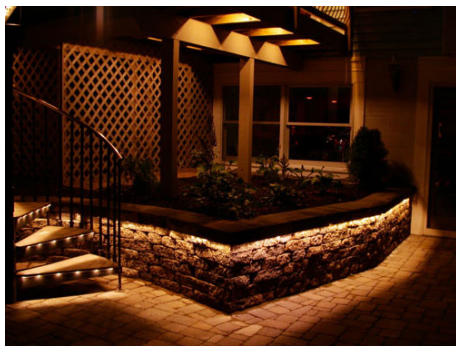

Note: If using solderless connectors on outdoor flexible strip, the connection points must be properly sealed to prevent moisture entry. Heat shrink tube and/or silicone is recommended. If not sealed correctly premature failure is possible.