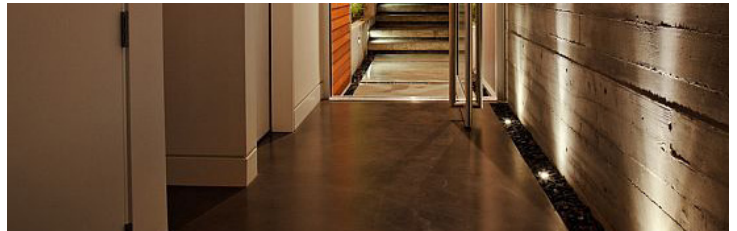

## 3W LED Inground Uplight

Walk & Drive on | Dimmable

Product Code	LS-IG-3W-3K
Voltage	12V DC
Wattage	3W
Cover & Housing	Stainless steel cover Aluminum housing
# of LEDs	1
Degree	45°
Color Temperature	3000K Warm white
Dimensions	W2-23/64" x H3-17/64" W60 x H83mm
Lumen output	310
Dimmable	Yes

## Applications

Concrete light  
Deck light  
In floor light  
Landscape light

## Features

- Excellent for inground applications
- Low power consumption - 3W
- High brightness **LED Technology**
- Long lifespan +50,000 hours
- Quality materials

**3 Year Warranty**

3W LED Light Engine