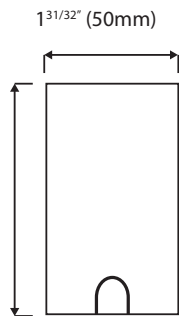

Recessed Housing