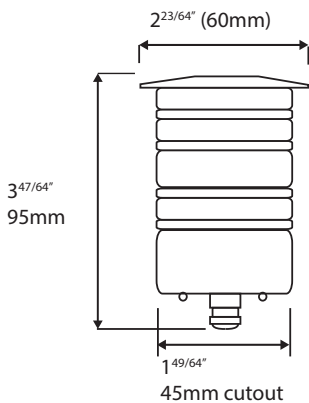

Features

- Excellent for inground applications
- Low power consumption - 3W
- High brightness **LED Technology**
- Long lifespan +50,000 hours
- Quality materials

3 Year Warranty

3W LED Light Engine