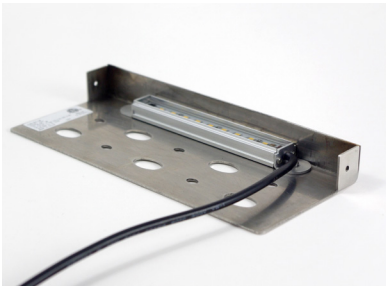

**Stainless Steel Housing**

Back View

**Dimmable** using our outdoor rated low voltage **dimmmable power supplies**

Product Code	LS-HS-2W-3K (light engine) LS-HS-TR-BK (Black) LS-HS-TR-BC (Brushed chrome)
Voltage	12V AC/DC
Wattage	2W
Housing	Stainless Steel 316
Color	Warm white 3000K
Lumens	190
Trim color - Aluminum	Brushed Chrome Black
Wire length	60" (152cm)

**Available Trim colors:** Brushed Chrome & Black

### Features

- Simple installation
- Directly wire to 12V AC/DC
- Durable - Outdoor rated
- Long lasting light engine
- Low power - 2W

**3 Year Warranty**

LED Hardscape Lighting