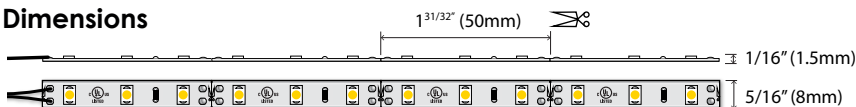

3 Year Warranty

Dimensions

3528 - 60 SMD Flexible LED Strip Light