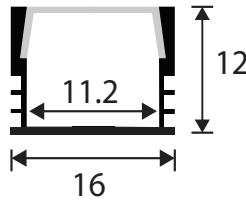

Aluminum Profiles for LED Flex

Corner mount

LL8

Square modern

LL9

Slim recessed

LL10

Product Code	LS-LL8-L1 LS-LL8-L2	LS-LL9-L1 LS-LL9-L2	LS-LL10-L1 LS-LL10-L2
Length	L40" (1M) L80" (2M)	L40" (1M) L80" (2M)	L40" (1M) L80" (2M)
Lens	*Frosted or Opaque <small>*1M (3.28') or 2M (6.56') Lenses available</small>	*Frosted or Opaque <small>*1M (3.28') or 2M (6.56') Lenses available</small>	*Frosted or Opaque <small>*1M (3.28') or 2M (6.56') Lenses available</small>
Dimensions	W5/8" (W16mm)	W5/8 x H15/32" (W16 x H12mm) Router: W43/64 x H15/32" W17mm x H12mm	W19/32 x H15/64" (W15 x H6mm) Router: W15/32" x H15/64" W16mm x H6mm
Material	Anodized Aluminum	Anodized Aluminum	Anodized Aluminum
Installation	Surface corner	Recessed / Surface	Recessed / Surface
Compatible strips	Indoor & Outdoor Flex <small>Except: RGBW & RGBW MP</small>	Indoor & Outdoor single color Flex <small>Except: RGBW & RGBW MP</small>	Indoor & MP Flex <small>Except: RGBW & RGBW MP</small>
Compatible Solderless connects	3528 / 5050 / 2835 / RGB	Production lead or solder	Production lead or solder