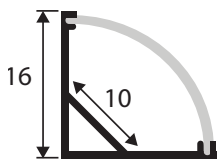

Aluminum Profiles for LED Flex

Corner mount

LL8

Square modern

LL9

Slim recessed

LL10

Product Code	LS-LL8-L1 LS-LL8-L2	LS-LL9-L1 LS-LL9-L2	LS-LL10-L1 LS-LL10-L2
Length	L40" (1M) L80" (2M)	L40" (1M) L80" (2M)	L40" (1M) L80" (2M)
Lens	*Frosted or Opaque <small>*1M (3.28') or 2M (6.56') Lenses available</small>	*Frosted or Opaque <small>*1M (3.28') or 2M (6.56') Lenses available</small>	*Frosted or Opaque <small>*1M (3.28') or 2M (6.56') Lenses available</small>
Dimensions	W5/8" (W16mm)	W5/8 x H15/32" (W16 x H12mm) Router: W43/64 x H15/32" W17mm x H12mm	W19/32 x H15/64" (W15 x H6mm) Router: W15/32" x H15/64" W16mm x H6mm
Material	Anodized Aluminum	Anodized Aluminum	Anodized Aluminum
Installation	Surface corner	Recessed / Surface	Recessed / Surface
Compatible strips	Indoor & Outdoor Flex <small>Except: RGBW & RGBW MP</small>	Indoor & Outdoor single color Flex <small>Except: RGBW & RGBW MP</small>	Indoor & MP Flex <small>Except: RGBW & RGBW MP</small>
Compatible Solderless connects	3528 / 5050 / 2835 / RGB	Production lead or solder	Production lead or solder