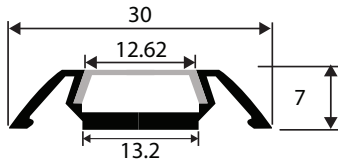

LL11

LL15

LL16

Product Code	LS-LL11-L1 LS-LL11-L2	LS-LL15-L1	LS-LL16-L1
Length	L40" (1M) L80" (2M)	L40" (1M)	L40" (1M)
Lens	*Frosted or Opaque *1M (3.28') or 2M (6.56') Lenses available	Frosted, Opaque & Clear *1M (3.28') or 2M (6.56') Lenses available Frosted or opaque available	Frosted, Opaque & 1M (3.28') or 2M (6.56') Lenses available Frosted or opaque available
Dimensions	W1 ³ / ₁₆ x H9/ ₃₂ " W30 x H7mm	W63/64 x H9/ ₃₂ " (W25 x H7mm) Router: W45/64 x H15/64" W18 x H6mm	W63/64 x H19/ ₃₂ " (W25 x H15mm) Router: W3/4 x H35/64" W19 x H14mm
Material	Anodized Aluminum	Anodized Aluminum	Anodized Aluminum
Installation	Surface mount	Recessed / Surface	Recessed / Surface
Accessories	End caps & Mounting Clips	End caps & Mounting Clips	End caps & Mounting Clips
Compatible Strips	All Indoor & MP Flex Except: RGBW & RGBW MP	All Indoor & MP Flex Except: RGBW & RGBW MP	All Indoor & Outdoor Flex Except: RGBW & RGBW MP
Compatible Solderless connects	3528	3528	3528