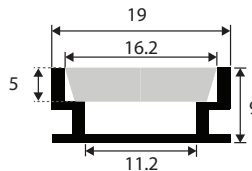

LL11

LL15

LL16

Product Code	LS-LL11-L1 LS-LL11-L2	LS-LL15-L1	LS-LL16-L1
Length	L40" (1M) L80" (2M)	L40" (1M)	L40" (1M)
Lens	*Frosted or Opaque *1M (3.28') or 2M (6.56') Lenses available	Frosted, Opaque & Clear *1M (3.28') or 2M (6.56') Lenses available Frosted or opaque available	Frosted, Opaque & 1M (3.28') or 2M (6.56') Lenses available Frosted or opaque available
Dimensions	W1 ³ / ₁₆ x H9/ ₃₂ " W30 x H7mm	W63/64 x H9/ ₃₂ " (W25 x H7mm) Router: W45/64 x H15/64" W18 x H6mm	W63/64 x H19/ ₃₂ " (W25 x H15mm) Router: W3/4 x H35/64" W19 x H14mm
Material	Anodized Aluminum	Anodized Aluminum	Anodized Aluminum
Installation	Surface mount	Recessed / Surface	Recessed / Surface
Accessories	End caps & Mounting Clips	End caps & Mounting Clips	End caps & Mounting Clips
Compatible Strips	All Indoor & MP Flex Except: RGBW & RGBW MP	All Indoor & MP Flex Except: RGBW & RGBW MP	All Indoor & Outdoor Flex Except: RGBW & RGBW MP
Compatible Solderless connects	3528	3528	3528

LL13

LL21

LL22

Product Code	LS-LL13-L1 (Wide Slim)	LS-LL21 (Light duty Inground)	LS-LL22-L1 (Heavy duty Inground) LS-LL22-L2
Length	L40" (1M) L80" (2M)	L40" (1M)	L40" (1M) L80" (2M)
Lens	*Frosted or Opaque <small>*1M (3.28') or 2M (6.56') Lenses available</small>	Thick Frosted	Thick Frosted
Dimensions	W29/32 x H25/64" (W23 x H10mm) Router: W15/16 x 25/64" W24mm x H10mm	W3/4 x H23/64" (W19 x H9mm) Router: W25/32 x H23/64" W20 x H9mm	W1-1/32 x H1-1/32" (W26 x H26mm) Router: W1-1/16 x H1-1/32" W27 x H26mm
Material	Anodized Aluminum	Anodized Aluminum	Anodized Aluminum
Installation	Surface / Recessed	Recessed	Recessed
Accessories	End caps & Mounting Clips	End caps & Mounting Clips	End caps & Mounting Clips
Compatible Strips	All Indoor & Outdoor Flex	All Indoor & Outdoor Flex <small>Except: RGBW & RGBW MP</small>	All Indoor & Outdoor Flex <small>Except: RGBW & RGBW MP</small>
Compatible Solderless connects	All solderless connectors	Production lead or solder	Production lead or solder