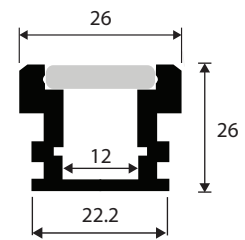

LL11

LL15

LL16

Product Code	LS-LL11-L1 LS-LL11-L2	LS-LL15-L1	LS-LL16-L1
Length	L40" (1M) L80" (2M)	L40" (1M)	L40" (1M)
Lens	*Frosted or Opaque *1M (3.28') or 2M (6.56') Lenses available	Frosted, Opaque & Clear *1M (3.28') or 2M (6.56') Lenses available Frosted or opaque available	Frosted, Opaque & 1M (3.28') or 2M (6.56') Lenses available Frosted or opaque available
Dimensions	W1 ³ / ₁₆ x H9/ ₃₂ " W30 x H7mm	W63/64 x H9/ ₃₂ " (W25 x H7mm) Router: W45/64 x H15/64" W18 x H6mm	W63/64 x H19/ ₃₂ " (W25 x H15mm) Router: W3/4 x H35/64" W19 x H14mm
Material	Anodized Aluminum	Anodized Aluminum	Anodized Aluminum
Installation	Surface mount	Recessed / Surface	Recessed / Surface
Accessories	End caps & Mounting Clips	End caps & Mounting Clips	End caps & Mounting Clips
Compatible Strips	All Indoor & MP Flex Except: RGBW & RGBW MP	All Indoor & MP Flex Except: RGBW & RGBW MP	All Indoor & Outdoor Flex Except: RGBW & RGBW MP
Compatible Solderless connects	3528	3528	3528

LL13

LL21

LL22

Product Code	LS-LL13-L1 (Wide Slim)	LS-LL21 (Light duty Inground)	LS-LL22-L1 (Heavy duty Inground) LS-LL22-L2
Length	L40" (1M) L80" (2M)	L40" (1M)	L40" (1M) L80" (2M)
Lens	*Frosted or Opaque <small>*1M (3.28') or 2M (6.56') Lenses available</small>	Thick Frosted	Thick Frosted
Dimensions	W29/32 x H25/64" (W23 x H10mm) Router: W15/16 x 25/64" W24mm x H10mm	W3/4 x H23/64" (W19 x H9mm) Router: W25/32 x H23/64" W20 x H9mm	W1-1/32 x H1-1/32" (W26 x H26mm) Router: W1-1/16 x H1-1/32" W27 x H26mm
Material	Anodized Aluminum	Anodized Aluminum	Anodized Aluminum
Installation	Surface / Recessed	Recessed	Recessed
Accessories	End caps & Mounting Clips	End caps & Mounting Clips	End caps & Mounting Clips
Compatible Strips	All Indoor & Outdoor Flex	All Indoor & Outdoor Flex <small>Except: RGBW & RGBW MP</small>	All Indoor & Outdoor Flex <small>Except: RGBW & RGBW MP</small>
Compatible Solderless connects	All solderless connectors	Production lead or solder	Production lead or solder