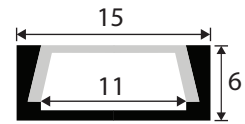

Aluminum Profiles for LED Flex

Corner mount

LL8

Square modern

LL9

Slim recessed

LL10

Product Code	LS-LL8-L1 LS-LL8-L2	LS-LL9-L1 LS-LL9-L2	LS-LL10-L1 LS-LL10-L2
Length	L40" (1M) L80" (2M)	L40" (1M) L80" (2M)	L40" (1M) L80" (2M)
Lens	*Frosted or Opaque <small>*1M (3.28') or 2M (6.56') Lenses available</small>	*Frosted or Opaque <small>*1M (3.28') or 2M (6.56') Lenses available</small>	*Frosted or Opaque <small>*1M (3.28') or 2M (6.56') Lenses available</small>
Dimensions	W5/8" (W16mm)	W5/8 x H15/32" (W16 x H12mm) Router: W43/64 x H15/32" W17mm x H12mm	W19/32 x H15/64" (W15 x H6mm) Router: W15/32" x H15/64" W16mm x H6mm
Material	Anodized Aluminum	Anodized Aluminum	Anodized Aluminum
Installation	Surface corner	Recessed / Surface	Recessed / Surface
Compatible strips	Indoor & Outdoor Flex <small>Except: RGBW & RGBW MP</small>	Indoor & Outdoor single color Flex <small>Except: RGBW & RGBW MP</small>	Indoor & MP Flex <small>Except: RGBW & RGBW MP</small>
Compatible Solderless connects	3528 / 5050 / 2835 / RGB	Production lead or solder	Production lead or solder