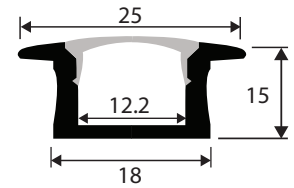

LL11

LL15

LL16

Product Code	LS-LL11-L1 LS-LL11-L2	LS-LL15-L1	LS-LL16-L1
Length	L40" (1M) L80" (2M)	L40" (1M)	L40" (1M)
Lens	*Frosted or Opaque *1M (3.28') or 2M (6.56') Lenses available	Frosted, Opaque & Clear *1M (3.28') or 2M (6.56') Lenses available Frosted or opaque available	Frosted, Opaque & 1M (3.28') or 2M (6.56') Lenses available Frosted or opaque available
Dimensions	W1 ³ / ₁₆ x H9/ ₃₂ " W30 x H7mm	W63/64 x H9/ ₃₂ " (W25 x H7mm) Router: W45/64 x H15/64" W18 x H6mm	W63/64 x H19/ ₃₂ " (W25 x H15mm) Router: W3/4 x H35/64" W19 x H14mm
Material	Anodized Aluminum	Anodized Aluminum	Anodized Aluminum
Installation	Surface mount	Recessed / Surface	Recessed / Surface
Accessories	End caps & Mounting Clips	End caps & Mounting Clips	End caps & Mounting Clips
Compatible Strips	All Indoor & MP Flex Except: RGBW & RGBW MP	All Indoor & MP Flex Except: RGBW & RGBW MP	All Indoor & Outdoor Flex Except: RGBW & RGBW MP
Compatible Solderless connects	3528	3528	3528