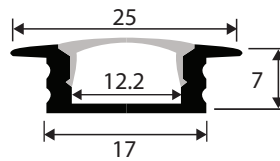

LL11

LL15

LL16

Product Code	LS-LL11-L1 LS-LL11-L2	LS-LL15-L1	LS-LL16-L1
Length	L40" (1M) L80" (2M)	L40" (1M)	L40" (1M)
Lens	*Frosted or Opaque *1M (3.28') or 2M (6.56') Lenses available	Frosted, Opaque & Clear *1M (3.28') or 2M (6.56') Lenses available Frosted or opaque available	Frosted, Opaque & 1M (3.28') or 2M (6.56') Lenses available Frosted or opaque available
Dimensions	W1 ³ / ₁₆ x H9/ ₃₂ " W30 x H7mm	W63/64 x H9/ ₃₂ " (W25 x H7mm) Router: W45/64 x H15/64" W18 x H6mm	W63/64 x H19/ ₃₂ " (W25 x H15mm) Router: W3/4 x H35/64" W19 x H14mm
Material	Anodized Aluminum	Anodized Aluminum	Anodized Aluminum
Installation	Surface mount	Recessed / Surface	Recessed / Surface
Accessories	End caps & Mounting Clips	End caps & Mounting Clips	End caps & Mounting Clips
Compatible Strips	All Indoor & MP Flex Except: RGBW & RGBW MP	All Indoor & MP Flex Except: RGBW & RGBW MP	All Indoor & Outdoor Flex Except: RGBW & RGBW MP
Compatible Solderless connects	3528	3528	3528