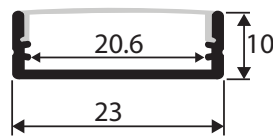

LL11

LL15

LL16

Product Code	LS-LL11-L1 LS-LL11-L2	LS-LL15-L1	LS-LL16-L1
Length	L40" (1M) L80" (2M)	L40" (1M)	L40" (1M)
Lens	*Frosted or Opaque *1M (3.28') or 2M (6.56') Lenses available	Frosted, Opaque & Clear *1M (3.28') or 2M (6.56') Lenses available Frosted or opaque available	Frosted, Opaque & 1M (3.28') or 2M (6.56') Lenses available Frosted or opaque available
Dimensions	W1 ³ / ₁₆ x H9/ ₃₂ " W30 x H7mm	W63/64 x H9/ ₃₂ " (W25 x H7mm) Router: W45/64 x H15/64" W18 x H6mm	W63/64 x H19/ ₃₂ " (W25 x H15mm) Router: W3/4 x H35/64" W19 x H14mm
Material	Anodized Aluminum	Anodized Aluminum	Anodized Aluminum
Installation	Surface mount	Recessed / Surface	Recessed / Surface
Accessories	End caps & Mounting Clips	End caps & Mounting Clips	End caps & Mounting Clips
Compatible Strips	All Indoor & MP Flex Except: RGBW & RGBW MP	All Indoor & MP Flex Except: RGBW & RGBW MP	All Indoor & Outdoor Flex Except: RGBW & RGBW MP
Compatible Solderless connects	3528	3528	3528

LL13

LL21

LL22

Product Code	LS-LL13-L1 (Wide Slim)	LS-LL21 (Light duty Inground)	LS-LL22-L1 (Heavy duty Inground) LS-LL22-L2
Length	L40" (1M) L80" (2M)	L40" (1M)	L40" (1M) L80" (2M)
Lens	*Frosted or Opaque <small>*1M (3.28') or 2M (6.56') Lenses available</small>	Thick Frosted	Thick Frosted
Dimensions	W29/32 x H25/64" (W23 x H10mm) Router: W15/16 x 25/64" W24mm x H10mm	W3/4 x H23/64" (W19 x H9mm) Router: W25/32 x H23/64" W20 x H9mm	W1-1/32 x H1-1/32" (W26 x H26mm) Router: W1-1/16 x H1-1/32" W27 x H26mm
Material	Anodized Aluminum	Anodized Aluminum	Anodized Aluminum
Installation	Surface / Recessed	Recessed	Recessed
Accessories	End caps & Mounting Clips	End caps & Mounting Clips	End caps & Mounting Clips
Compatible Strips	All Indoor & Outdoor Flex	All Indoor & Outdoor Flex <small>Except: RGBW & RGBW MP</small>	All Indoor & Outdoor Flex <small>Except: RGBW & RGBW MP</small>
Compatible Solderless connects	All solderless connectors	Production lead or solder	Production lead or solder