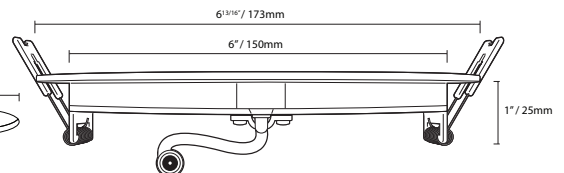

### Features

- Install directly into drywall
- Ideal for replacing recessed pot lights
- Low power consumption: 8.5W - 14W
- High brightness **LED** technology
- Thin IC rated - Easy to install with spring clips
- Excellent color temperature

### 3 Year Warranty

4 inch LED panel light

6 inch LED panel light

Pressure fit clips allow for quick installation

Product SKU	Outer dimensions	Recessed Hole Size
<b>LS-8.5W-RD-XX</b>	W4 <sup>7/8</sup> " x H1" W124x H25mm	4 <sup>1/4</sup> " / 108mm (Cutout)
<b>LS-14W-RD-XX</b>	W6 <sup>13/16</sup> " x H 1" W173 x H25mm	6 <sup>1/4</sup> " / 159mm (Cutout)