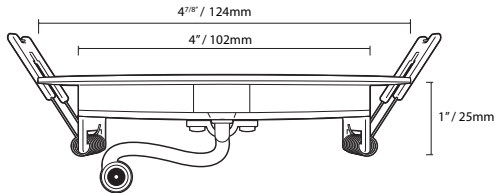

### Features

- Install directly into drywall
- Ideal for replacing recessed pot lights
- Low power consumption: 8.5W - 14W
- High brightness **LED** technology
- Thin IC rated - Easy to install with spring clips
- Excellent color temperature

### 3 Year Warranty

4 inch LED panel light

6 inch LED panel light

Pressure fit clips allow for quick installation

Product SKU	Outer dimensions	Recessed Hole Size
<b>LS-8.5W-RD-XX</b>	W4 <sup>7/8</sup> " x H1" W124x H25mm	4 <sup>1/4</sup> " / 108mm (Cutout)
<b>LS-14W-RD-XX</b>	W6 <sup>13/16</sup> " x H 1" W173 x H25mm	6 <sup>1/4</sup> " / 159mm (Cutout)