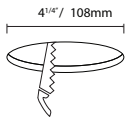

### Features

- Install directly into drywall
- Ideal for replacing recessed pot lights
- Low power consumption: 8.5W - 14W
- High brightness **LED** technology
- Thin IC rated - Easy to install with spring clips
- Excellent color temperature

### 3 Year Warranty

4 inch LED panel light

6 inch LED panel light

Pressure fit clips allow for quick installation

Product SKU	Outer dimensions	Recessed Hole Size
<b>LS-8.5W-RD-XX</b>	W4 <sup>7/8</sup> " x H1" W124x H25mm	4 <sup>1/4</sup> " / 108mm (Cutout)
<b>LS-14W-RD-XX</b>	W6 <sup>13/16</sup> " x H 1" W173 x H25mm	6 <sup>1/4</sup> " / 159mm (Cutout)